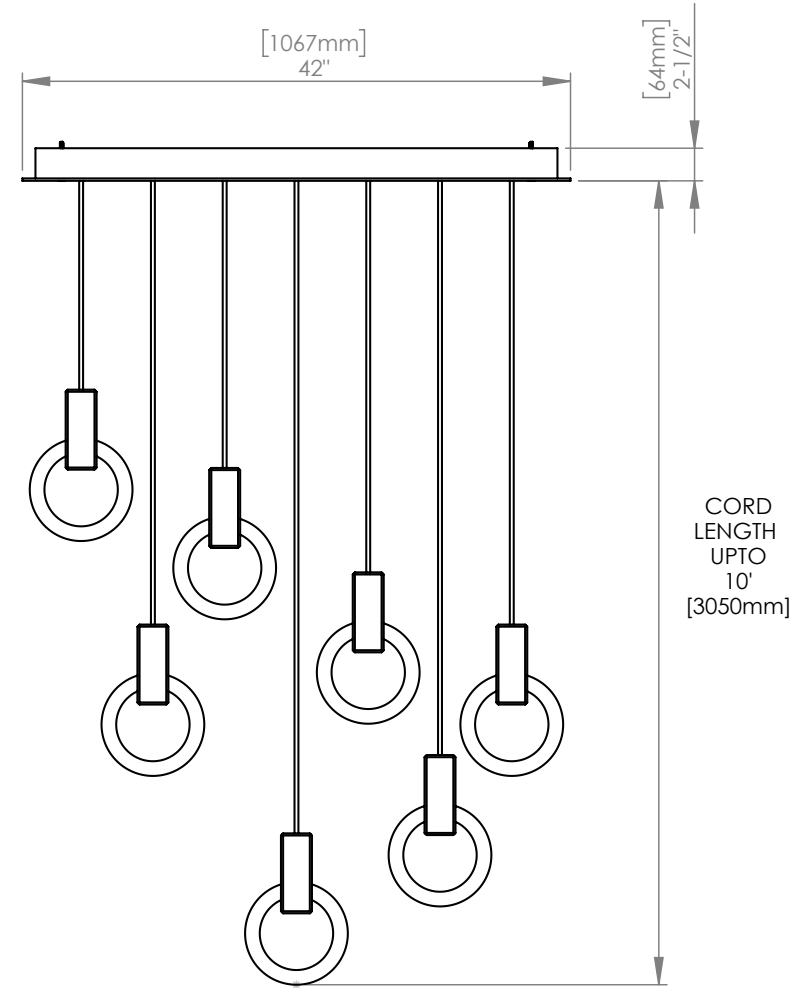

WEIGHT 35 lbs

CANOPY 26" (660mm) diameter
2.5" (64mm) deep
Aluminum, White finish

DROP LENGTH 10' (3050mm) Standard

CUSTOM OPTIONS

FINISH Copper, Bronze, 24K Gold

DROP LENGTH Extra length available upon request

DROP LENGTH 10' (3050mm) Standard

CUSTOM OPTIONS

FINISH Copper, Bronze, 24K Gold

DROP LENGTH Extra length available upon request

* Pricing available upon request

MATTHEW MCCORMICK

HALO C7 LINEAR - STANDARD

CODE H_C7LN_S_BRB

FINISH Brushed Brass

MATERIALS Aluminum

LAMPING 7 x 8" 22W Circline Bulbs
154W at 6300 lumens total
(dimnable)

WEIGHT 45 lbs

CANOPY 42" (1067mm) x 16" (406mm)
2.5" (64mm) deep
Aluminum, White finish

DROP LENGTH 10' (3050mm) Standard

WEIGHT 45 lbs

CANOPY 42" (1067mm) x 16" (406mm)
2.5" (64mm) deep
Aluminum, White finish

DROP LENGTH 10' (3050mm) Standard

CUSTOM OPTIONS

FINISH Copper, Bronze, 24K Gold

DROP LENGTH Extra length available upon request