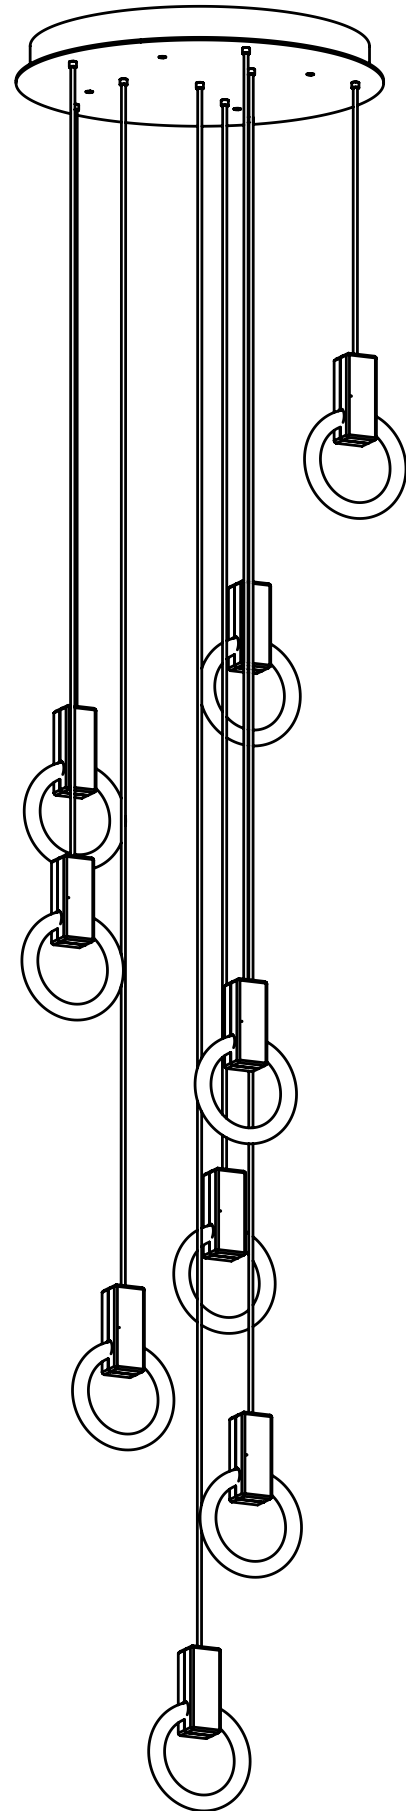

MATTHEW MCCORMICK

HALO C9 ROUND - STANDARD

CODE H_C9RD_S_BRB

FINISH Brushed Brass

MATERIALS Aluminum

LAMPING 9 x 8" 22W Circline Bulbs
198W at 8100 lumens total
(dimnable)

WEIGHT 31 lbs

CANOPY 20" (508mm) diameter
2 11/16" (68mm) deep
Aluminum, White finish

DROP LENGTH 10' (3050mm) Standard

CUSTOM OPTIONS

FINISH Copper, Bronze, 24K Gold

DROP LENGTH Extra length available upon request

* Pricing available upon request

HALO C9 ROUND - STANDARD

DESIGNED BY MATTHEW MCCORMICK

VANCOUVER, BC. CANADA
1 (888) 290-0840
INFO@MATTHEWMCCORMICK.CA

©2018 MATTHEW MCCORMICK STUDIO INC. ALL RIGHTS RESERVED.