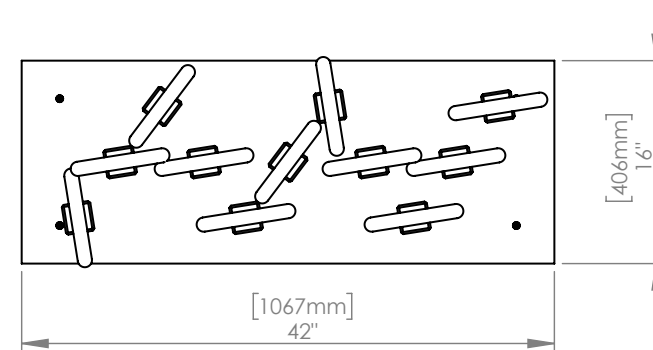

DROP LENGTH 10' (3050mm) Standard

CUSTOM OPTIONS

FINISH Copper, Bronze, 24K Gold

DROP LENGTH Extra length available upon request

* Pricing available upon request

MATTHEW MCCORMICK

CORD LENGTH UPTO 10' [3050mm]