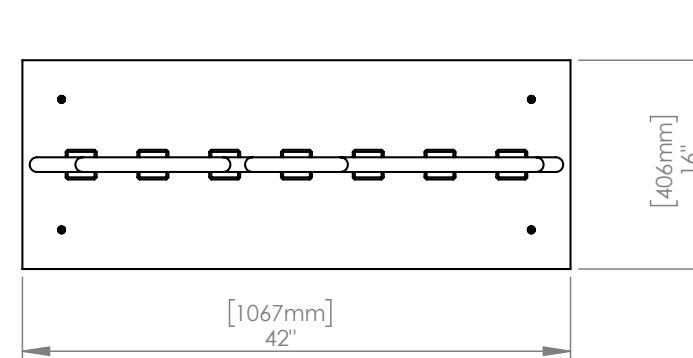

MATTHEW MCCORMICK

HALO C7 LINER - MIXED

CODE H_C7LN_M_BRB

FINISH Brushed Brass

MATERIALS Aluminum

LAMPING 5 x 8" 22W Circline Bulbs
1 x 12" 32W Circline Bulb
1 x 16" 40W Circline Bulb
182W at 8530 lumen total
(dimnable)

WEIGHT 45 lbs

CANOPY 42" (1067mm) x 16" (406mm)
2.5" (64mm) deep
Aluminum, White finish

DROP LENGTH 10' (3050mm) Standard

CUSTOM OPTIONS

FINISH Copper, Bronze, 24K Gold

DROP LENGTH Extra length available upon request

* Pricing available upon request

HALO C7 LINER - MIXED

DESIGNED BY MATTHEW MCCORMICK

VANCOUVER, BC. CANADA
1 (888) 290-0840
INFO@MATTHEWMCCORMICK.CA

©2018 MATTHEW MCCORMICK STUDIO INC. ALL RIGHTS RESERVED.