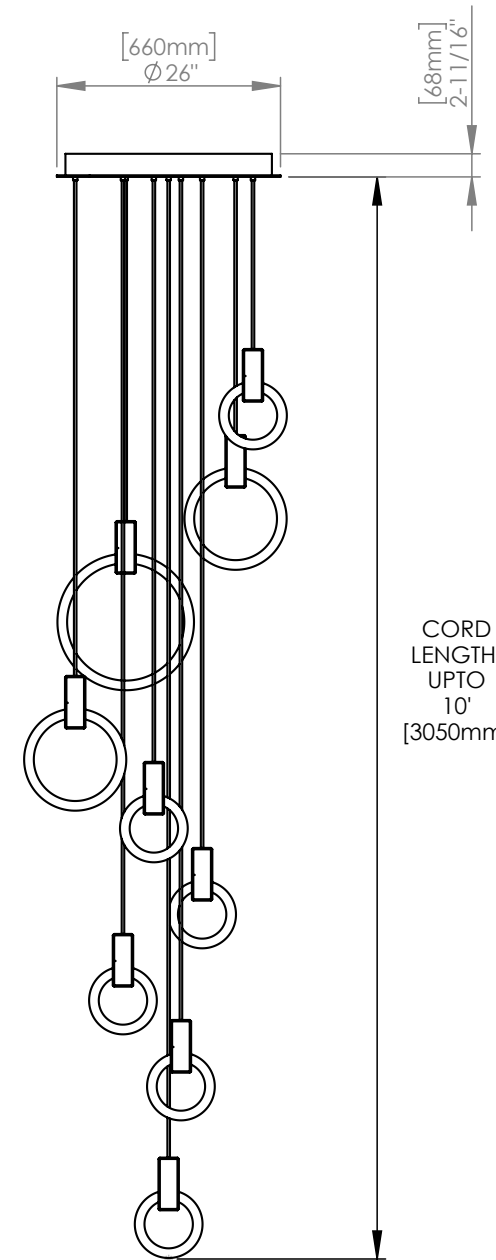

MATTHEW MCCORMICK

HALO C9 ROUND - MIXED

CODE H_C9RD_M_BRB

FINISH Brushed Brass

MATERIALS Aluminum

LAMPING 6 x 8" 22W Circline Bulbs
2 x 12" 32W Circline Bulbs
1 x 16" 40W Circline Bulb
236W at 11,080 lumens total
(dimnable)

WEIGHT 31 lbs

CANOPY 26" (660mm) diameter
2.5" (64mm) deep
Aluminum, White finish

DROP LENGTH 10' (3050mm) Standard

CUSTOM OPTIONS

FINISH Copper, Bronze, 24K Gold

DROP LENGTH Extra length available upon request

* Pricing available upon request

HALO C9 ROUND - MIXED

DESIGNED BY MATTHEW MCCORMICK

VANCOUVER, BC. CANADA
1 (888) 290-0840
INFO@MATTHEWMCCORMICK.CA

©2018 MATTHEW MCCORMICK STUDIO INC. ALL RIGHTS RESERVED.