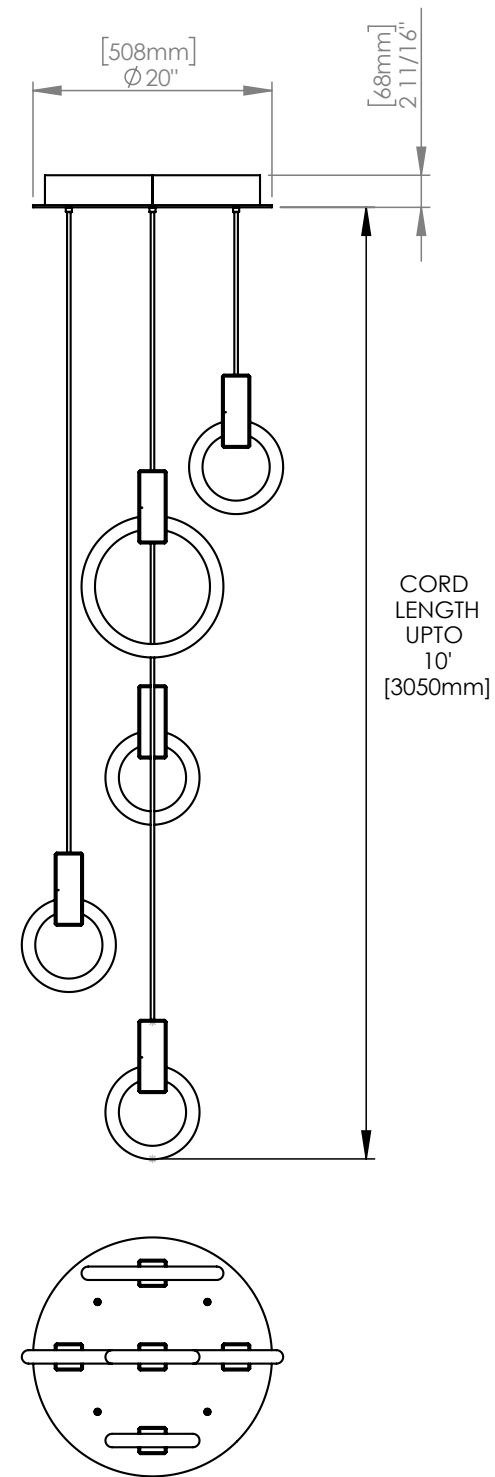

MATTHEW MCCORMICK

HALO C5 ROUND - MIXED

CODE H_C5RD_M_BRB

FINISH Brushed Brass

MATERIALS Aluminum

LAMPING 4 x 8" 22W Circline Bulbs
1 x 12" 32W Circline Bulb
66W at 5250 lumens total
(dimnable)

WEIGHT 17 lbs

CANOPY 20" (508mm) diameter
2 11/16" (68mm) deep
Aluminum, White finish

DROP LENGTH 10' (3050mm) Standard

CUSTOM OPTIONS

FINISH Copper, Bronze, 24K Gold

DROP LENGTH Extra length available upon request

* Pricing available upon request

HALO C5 ROUND - MIXED

DESIGNED BY MATTHEW MCCORMICK

VANCOUVER, BC. CANADA
1 (888) 290-0840
INFO@MATTHEWMCCORMICK.CA

©2018 MATTHEW MCCORMICK STUDIO INC. ALL RIGHTS RESERVED.