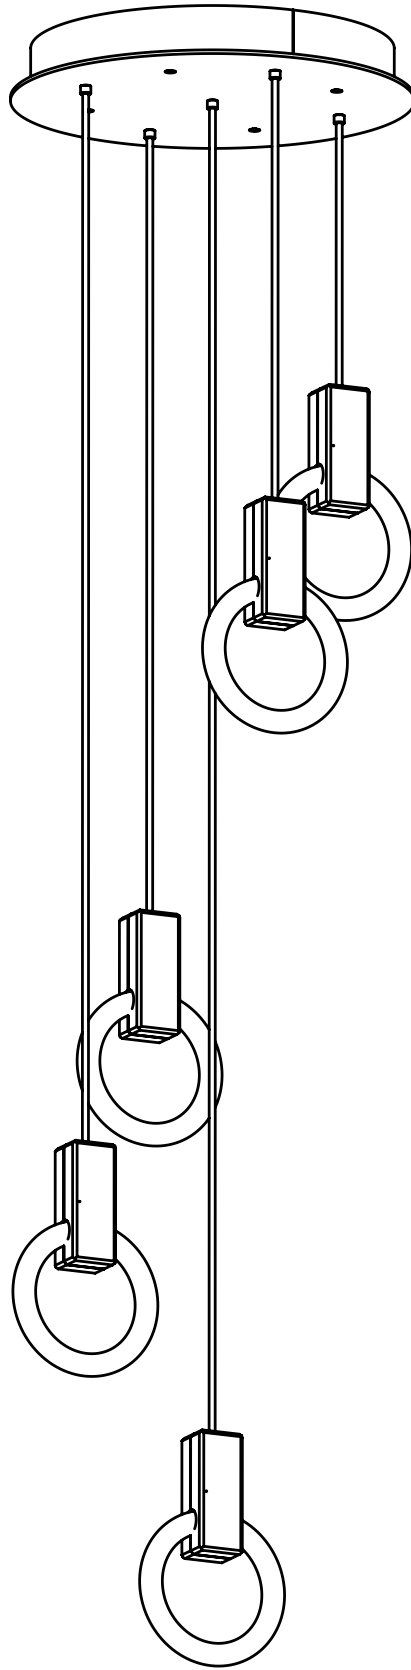

MATTHEW MCCORMICK

HALO C5 ROUND - STANDARD

CODE H_C5RD_S_BRB

FINISH Brushed Brass

MATERIALS Aluminum

LAMPING 5 x 8" 22W Circline Bulbs
66W at 4500 lumens total
(dimnable)

WEIGHT 17 lbs

CANOPY 20" (508mm) diameter
2 11/16" (68mm) deep
Aluminum, White finish

DROP LENGTH 10' (3050mm) Standard

CUSTOM OPTIONS

FINISH Copper, Bronze, 24K Gold

DROP LENGTH Extra length available upon request

* Pricing available upon request

HALO C5 ROUND - STANDARD

DESIGNED BY MATTHEW MCCORMICK

VANCOUVER, BC. CANADA
1 (888) 290-0840
INFO@MATTHEWMCCORMICK.CA

©2018 MATTHEW MCCORMICK STUDIO INC. ALL RIGHTS RESERVED.