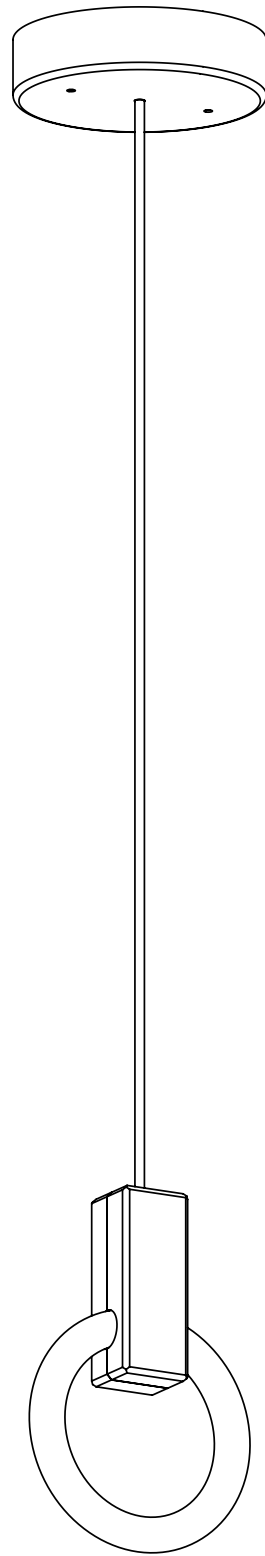

MATTHEW MCCORMICK

HALO 8

CODE H_P8_BRB
 FINISH Brushed Brass

MATERIALS Aluminum
 LAMPING 8" 32W Circline Bulb
 900 lumens (dimnable)
 WEIGHT 5 lbs
 CANOPY 8" (200mm) diameter
 2" (51mm) deep
 Aluminum, Black finish
 DROP LENGTH 10' (3050mm) Standard