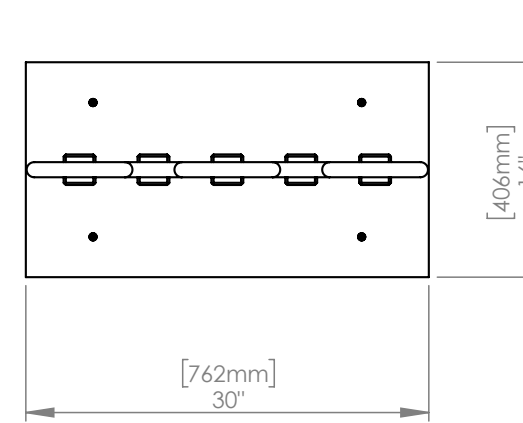

MATTHEW MCCORMICK

HALO C5 LINEAR - STANDARD

CODE H_C5LN_S_BRB

FINISH Brushed Brass

MATERIALS Aluminum

LAMPING 5 x 8" 22W Circline Bulbs
110W at 4500 lumens total
(dimnable)

WEIGHT 32 lbs

CANOPY 30" (762mm) x 16" (406mm)
2.5" (64mm) deep
Aluminum, White finish

DROP LENGTH 10' (3050mm) Standard

CUSTOM OPTIONS

FINISH Copper, Bronze, 24K Gold

DROP LENGTH Extra length available upon request

* Pricing available upon request