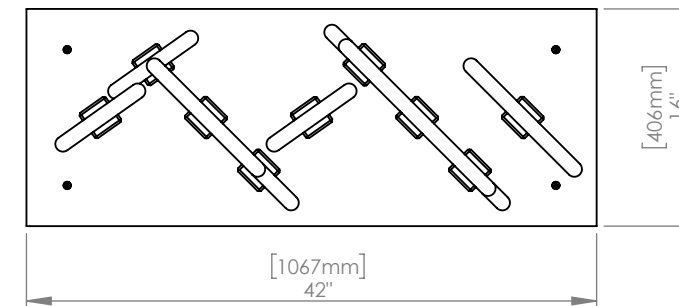

DROP LENGTH 10' (3050mm) Standard

CUSTOM OPTIONS

FINISH Copper, Bronze, 24K Gold

DROP LENGTH Extra length available upon request

* Pricing available upon request

MATTHEW MCCORMICK

HALO C9 RECTANGULAR - MIXED