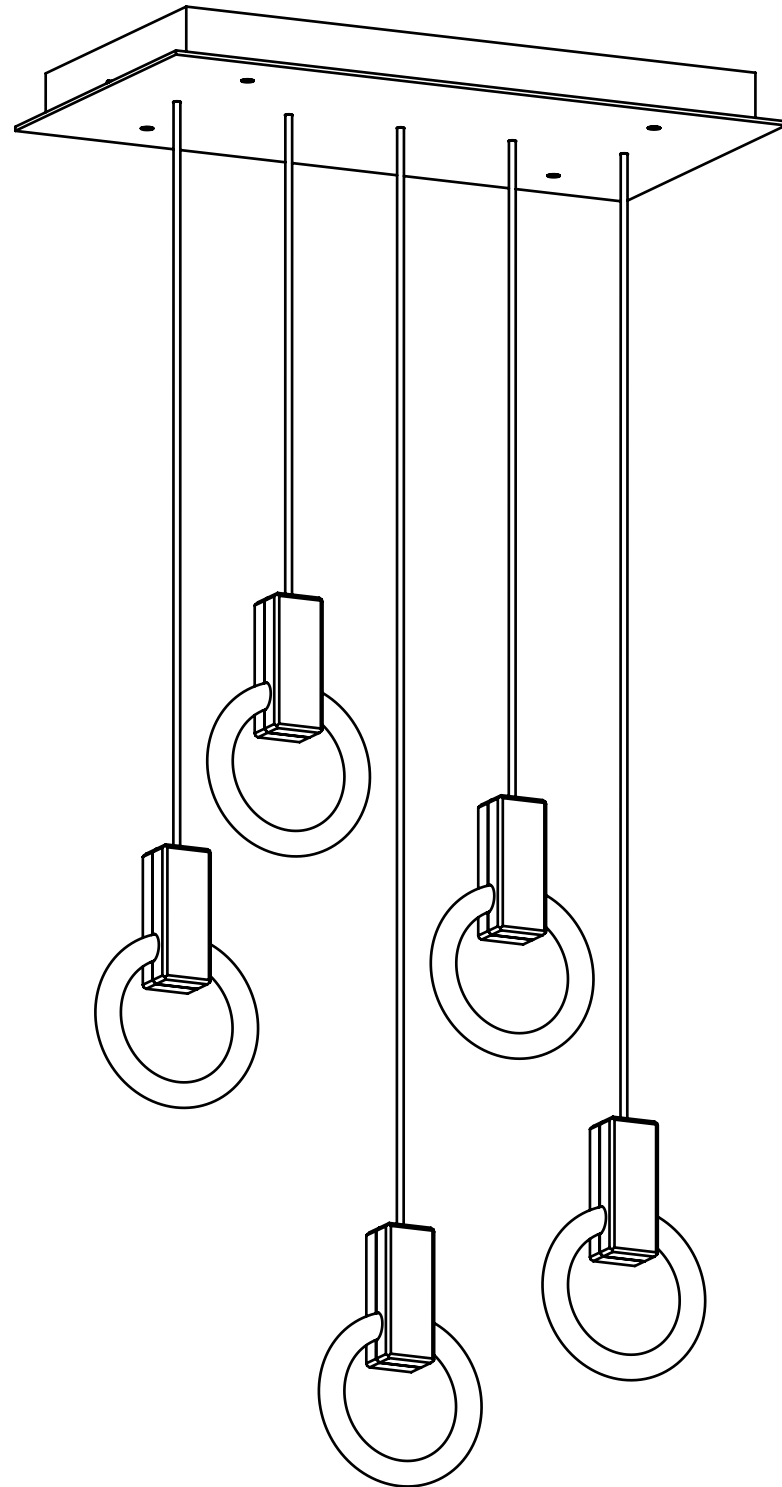

WEIGHT 6 lbs

CANOPY 10" (254mm) diameter
2" (51mm) deep
Aluminum, Black finish

DROP LENGTH 10' (3050mm) Standard

CUSTOM OPTIONS

FINISH Copper, Bronze, 24K Gold

DROP LENGTH Extra length available upon request

FINISH Brushed Brass

MATERIALS Aluminum

LAMPING 11 x 8" 22W Circline Bulbs
242W at 9900 lumens total
(dimnable)

WEIGHT 35 lbs

CANOPY 26" (660mm) diameter
2.5" (64mm) deep
Aluminum, White finish

DROP LENGTH 10' (3050mm) Standard

WEIGHT 35 lbs

CANOPY 26" (660mm) diameter
2.5" (64mm) deep
Aluminum, White finish

DROP LENGTH 10' (3050mm) Standard

CUSTOM OPTIONS

FINISH Copper, Bronze, 24K Gold

DROP LENGTH Extra length available upon request

MATTHEW MCCORMICK

HALO C5 LINEAR - STANDARD

CODE H_C5LN_S_BRB

FINISH Brushed Brass

MATERIALS Aluminum

LAMPING 5 x 8" 22W Circline Bulbs
110W at 4500 lumens total
(dimnable)

WEIGHT 32 lbs

CANOPY 30" (762mm) x 16" (406mm)
2.5" (64mm) deep
Aluminum, White finish