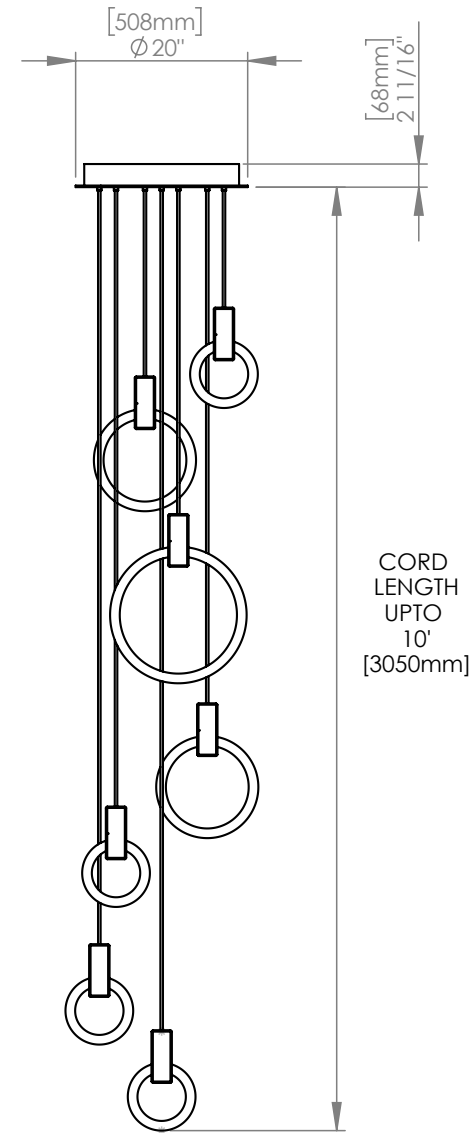

MATTHEW MCCORMICK

HALO C7 ROUND - MIXED

CODE H_C7RD_M_BRB

FINISH Brushed Brass

MATERIALS Aluminum

LAMPING 4 x 8" 22W Circline Bulbs
2 x 12" 32W Circline Bulbs
1 x 16" 40W Circline Bulb
192W at 5680 lumens total (dimnable)

WEIGHT 24 lbs

CANOPY 20" (508mm) diameter
2 11/16" (68mm) deep
Aluminum, White finish

DROP LENGTH 10' (3050mm) Standard

CUSTOM OPTIONS

FINISH Copper, Bronze, 24K Gold

DROP LENGTH Extra length available upon request

* Pricing available upon request