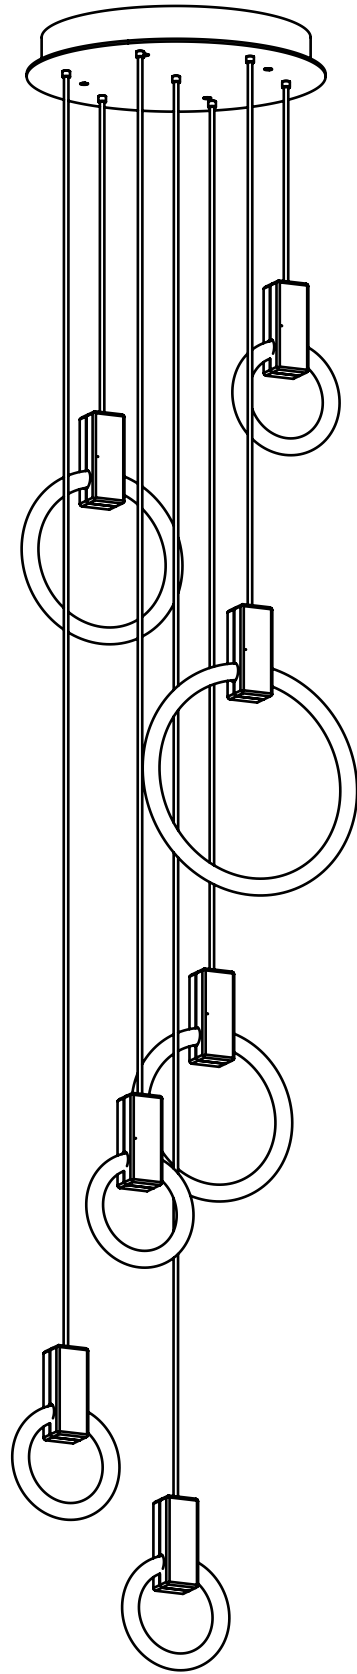

MATTHEW MCCORMICK

HALO C7 ROUND - MIXED

CODE H_C7RD_M_BRB

FINISH Brushed Brass

MATERIALS Aluminum

LAMPING 4 x 8" 22W Circline Bulbs
2 x 12" 32W Circline Bulbs
1 x 16" 40W Circline Bulb
192W at 5680 lumens total (dimnable)

WEIGHT 24 lbs

CANOPY 20" (508mm) diameter
2 11/16" (68mm) deep
Aluminum, White finish

DROP LENGTH 10' (3050mm) Standard

CUSTOM OPTIONS

FINISH Copper, Bronze, 24K Gold

DROP LENGTH Extra length available upon request

* Pricing available upon request