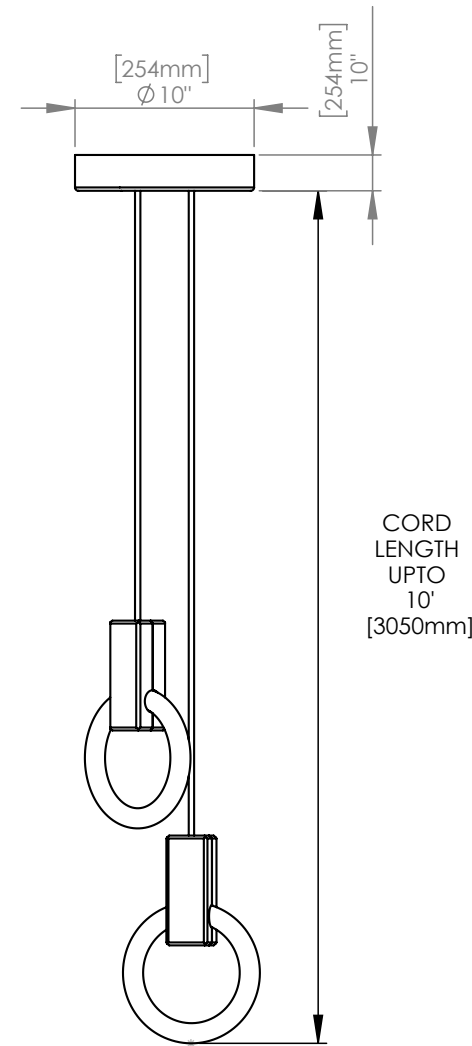

MATTHEW MCCORMICK

HALO C2 ROUND - STANDARD

CODE H_C2RD_S_BRB

FINISH Brushed Brass

MATERIALS Aluminum

LAMPING 2 x 8" 22W Circline Bulbs
44W at 1800 lumens total
(dimnable)

WEIGHT 6 lbs

CANOPY 10" (254mm) diameter
2" (51mm) deep
Aluminum, Black finish

DROP LENGTH 10' (3050mm) Standard

CUSTOM OPTIONS

FINISH Copper, Bronze, 24K Gold

DROP LENGTH Extra length available upon request

* Pricing available upon request

HALO C2 ROUND - STANDARD

DESIGNED BY MATTHEW MCCORMICK

VANCOUVER, BC. CANADA
1 (888) 290-0840
INFO@MATTHEWMCCORMICK.CA

©2018 MATTHEW MCCORMICK STUDIO INC. ALL RIGHTS RESERVED.