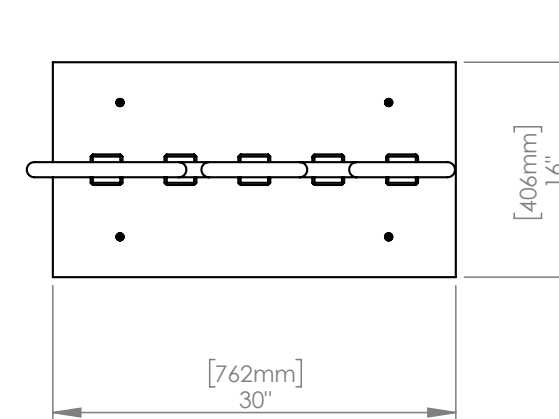

DROP LENGTH 10' (3050mm) Standard

CUSTOM OPTIONS

FINISH Copper, Bronze, 24K Gold

DROP LENGTH Extra length available upon request

* Pricing available upon request

MATTHEW MCCORMICK

HALO C5 LINER - MIXED

CODE H_C5LN_M_BRB