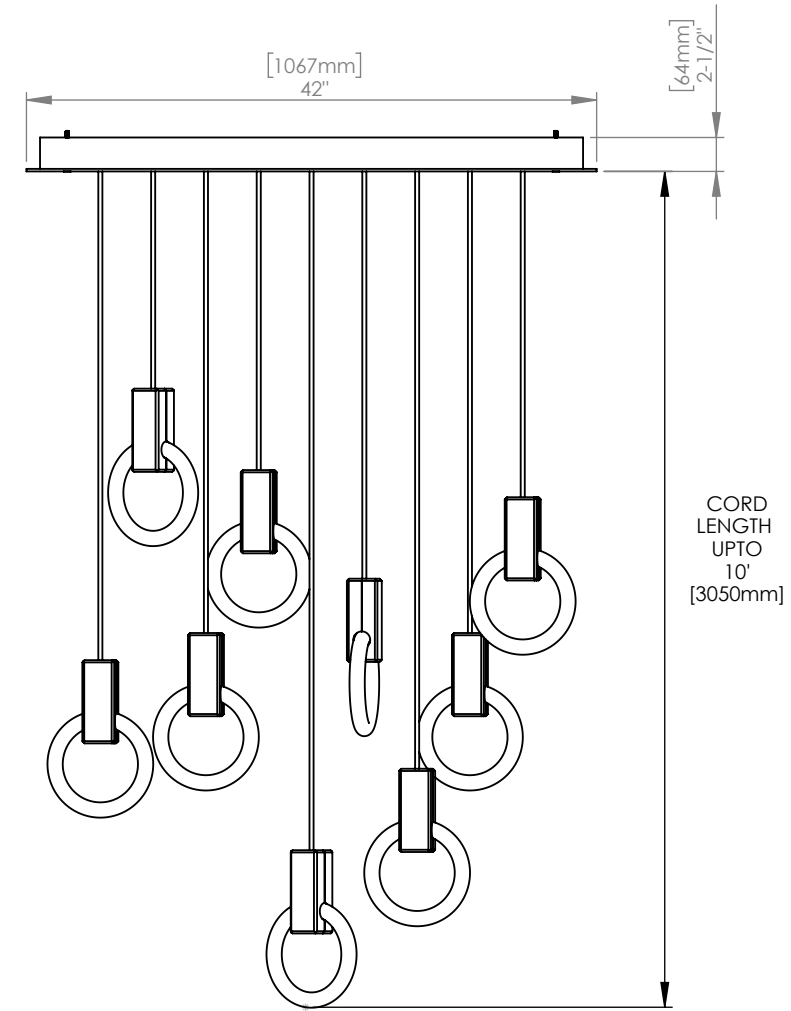

MATTHEW MCCORMICK

HALO C9 RECTANGULAR - STANDARD

CODE H_C9RE_S_BRB

FINISH Brushed Brass

MATERIALS Aluminum

LAMPING 9 x 8" 22W Circline Bulbs
198W at 8100 lumens total
(dimnable)

WEIGHT 34 lbs

CANOPY 42" (1067mm) x 16" (406mm)
2.5" (64mm) deep
Aluminum, White finish

DROP LENGTH 10' (3050mm) Standard

CUSTOM OPTIONS

FINISH Copper, Bronze, 24K Gold

DROP LENGTH Extra length available upon request

* Pricing available upon request