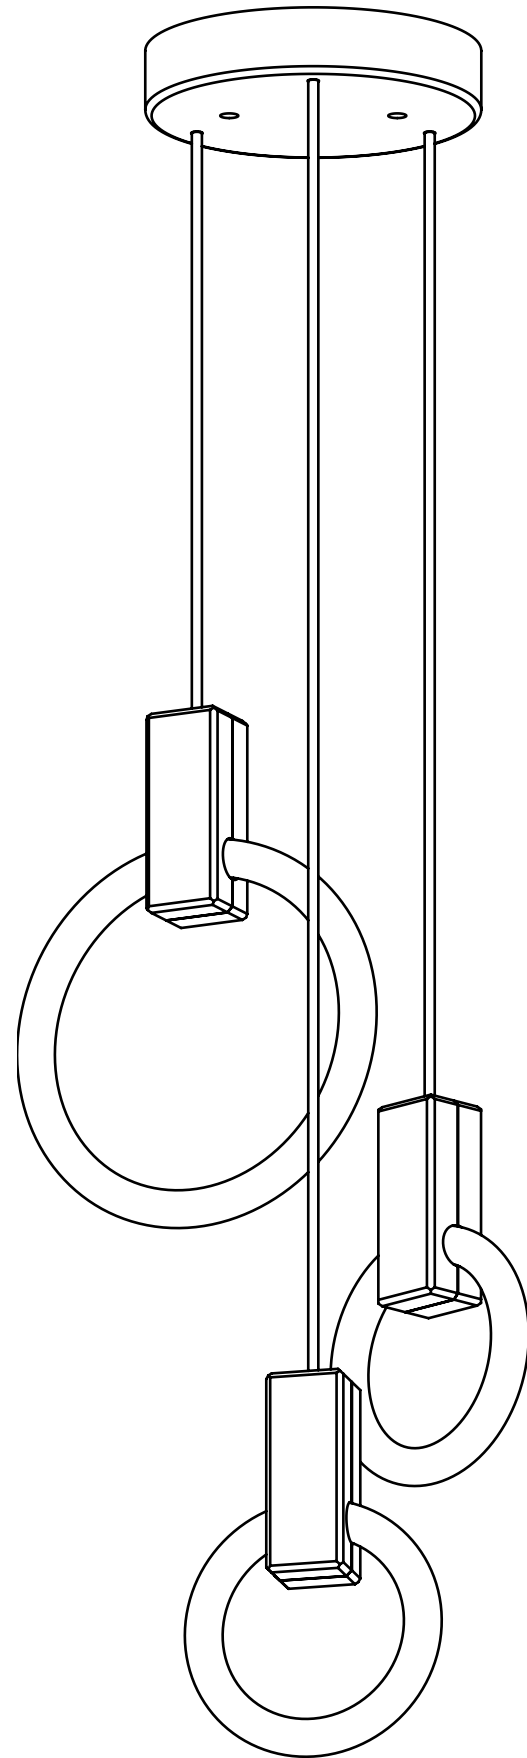

MATTHEW MCCORMICK

CORD LENGTH UPTO 10' [3050mm]

HALO C3 ROUND - MIXED

CODE H_C3RD_M_BRB

FINISH Brushed Brass

MATERIALS Aluminum

LAMPING 2 x 8" 22W Circline Bulbs
1 x 12" 32W Circline Bulb
76W at 3450 lumens total (dimnable)

WEIGHT 8 lbs

CANOPY 10" (254mm) diameter
2" (51mm) deep
Aluminum, Black finish

DROP LENGTH 10' (3050mm) Standard

CUSTOM OPTIONS

FINISH Copper, Bronze, 24K Gold

DROP LENGTH Extra length available upon request

* Pricing available upon request

HALO C3 ROUND - MIXED

DESIGNED BY MATTHEW MCCORMICK

VANCOUVER, BC. CANADA
1 (888) 290-0840
INFO@MATTHEWMCCORMICK.CA

©2018 MATTHEW MCCORMICK STUDIO INC. ALL RIGHTS RESERVED.