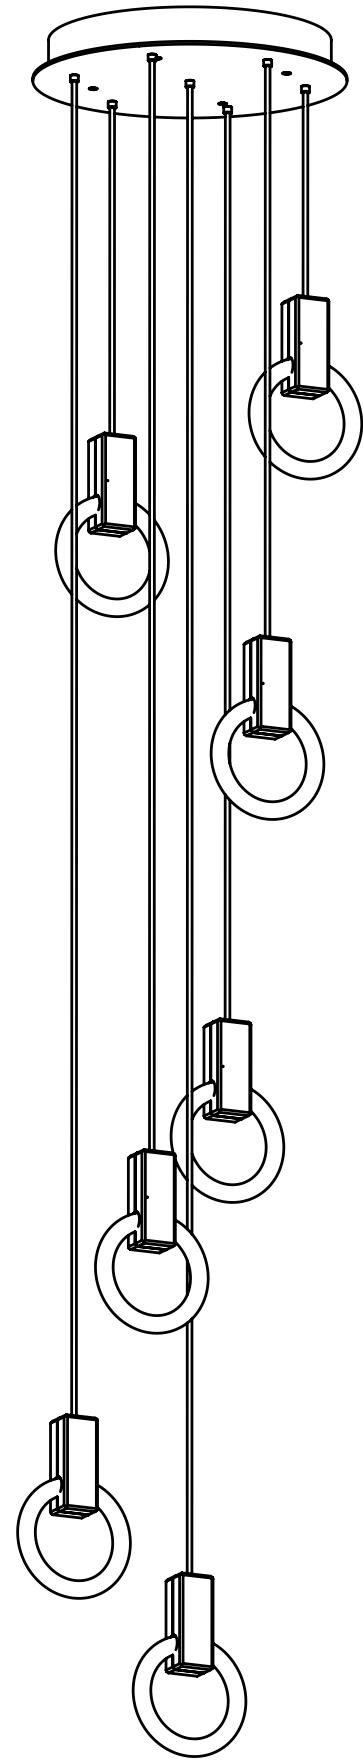

MATTHEW MCCORMICK

HALO C7 ROUND - STANDARD

CODE H_C7RD_S_BRB
FINISH Brushed Brass

MATERIALS Aluminum
FINISH Brushed Brass
LAMPING 7 x 8" 22W Circline Bulbs
66W at 6300 lumens total
(dimnable)
WEIGHT 24 lbs
CANOPY 20" (508mm) diameter
2 11/16" (68mm) deep
Aluminum, White finish
DROP LENGTH 10' (3050mm) Standard

CUSTOM OPTIONS

FINISH Copper, Bronze, 24K Gold
DROP LENGTH Extra length available upon request

* Pricing available upon request

HALO C7 ROUND - STANDARD

DESIGNED BY MATTHEW MCCORMICK

VANCOUVER, BC. CANADA
1 (888) 290-0840
INFO@MATTHEWMCCORMICK.CA

©2018 MATTHEW MCCORMICK STUDIO INC. ALL RIGHTS RESERVED.