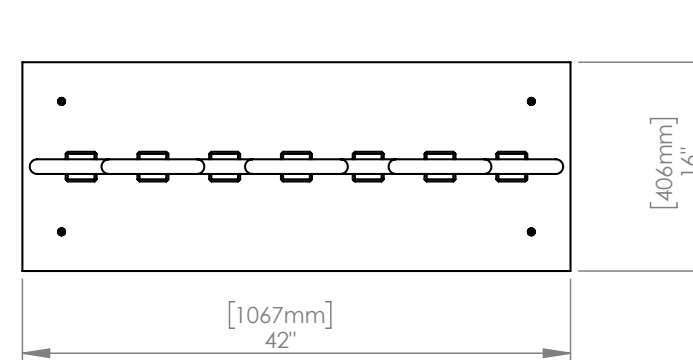

DROP LENGTH 10' (3050mm) Standard

CUSTOM OPTIONS

FINISH Copper, Bronze, 24K Gold

DROP LENGTH Extra length available upon request

* Pricing available upon request

MATTHEW MCCORMICK

HALO C7 LINEAR - STANDARD

CODE H_C7LN_S_BRB