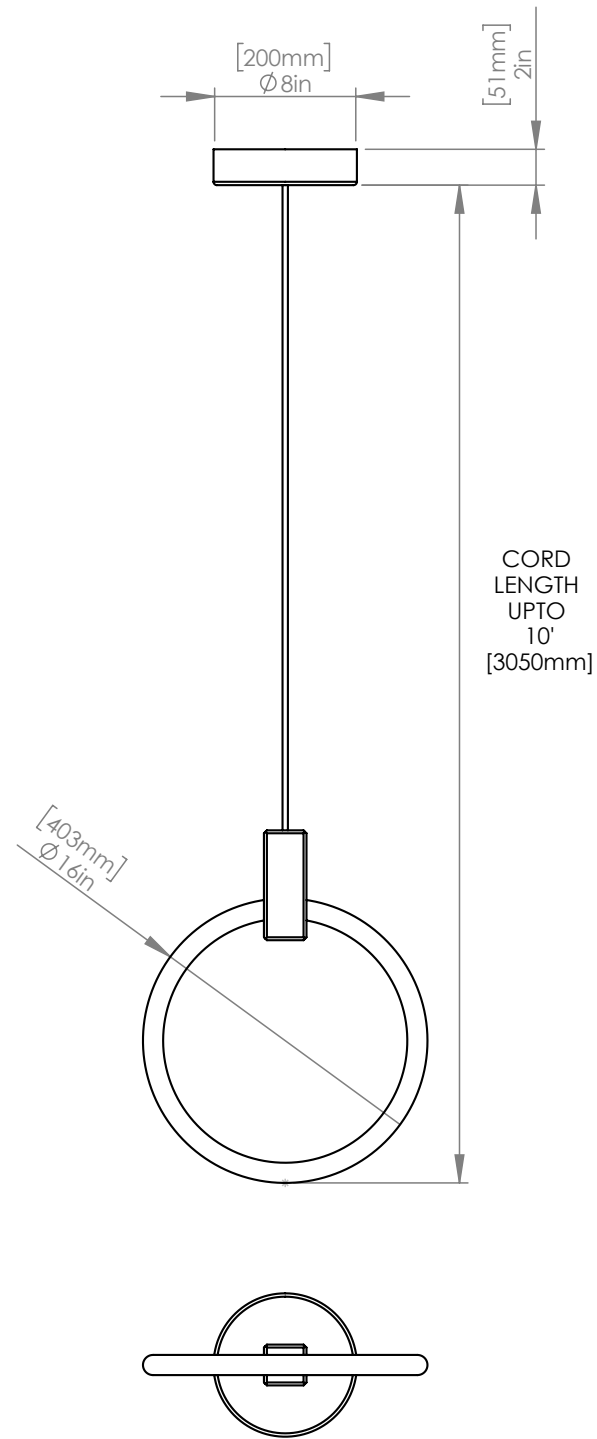

MATTHEW MCCORMICK

HALO 16

CODE H_P16_BRB
FINISH Brushed Brass

MATERIALS Aluminum
LAMPING 16" 40W Circline Bulb
2380 lumens (dimnable)
WEIGHT 5 lbs
CANOPY 8" (200mm) diameter
2" (51mm) deep
Aluminum, Black finish
DROP LENGTH 10' (3050mm) Standard
CUSTOM OPTIONS

FINISH Copper, Bronze, 24K Gold
DROP LENGTH Extra length available upon request

* Pricing available upon request

HALO 16

DESIGNED BY MATTHEW MCCORMICK

VANCOUVER, BC. CANADA
1 (888) 290-0840
INFO@MATTHEWMCCORMICK.CA

©2018 MATTHEW MCCORMICK STUDIO INC. ALL RIGHTS RESERVED.