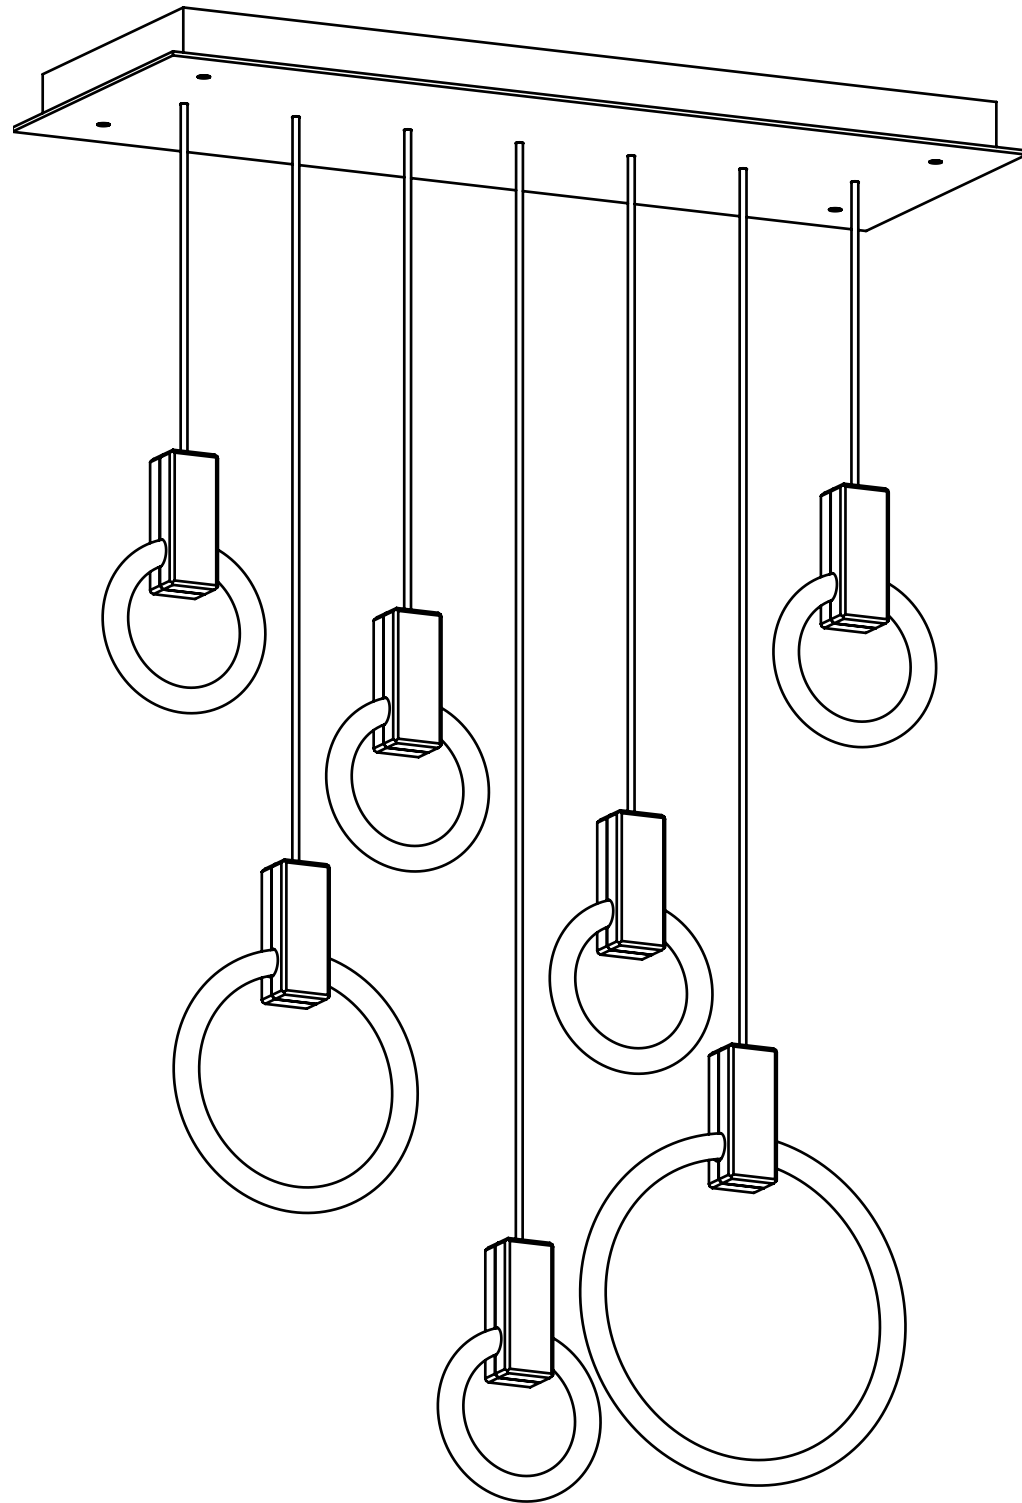

MATTHEW MCCORMICK

HALO C7 LINER - MIXED

CODE H_C7LN_M_BRB

FINISH Brushed Brass

MATERIALS Aluminum

LAMPING 5 x 8" 22W Circline Bulbs
1 x 12" 32W Circline Bulb
1 x 16" 40W Circline Bulb
182W at 8530 lumen total
(dimnable)

WEIGHT 45 lbs

CANOPY 42" (1067mm) x 16" (406mm)
2.5" (64mm) deep
Aluminum, White finish

DROP LENGTH 10' (3050mm) Standard

CUSTOM OPTIONS

FINISH Copper, Bronze, 24K Gold

DROP LENGTH Extra length available upon request

* Pricing available upon request

HALO C7 LINER - MIXED

DESIGNED BY MATTHEW MCCORMICK

VANCOUVER, BC. CANADA
1 (888) 290-0840
INFO@MATTHEWMCCORMICK.CA

©2018 MATTHEW MCCORMICK STUDIO INC. ALL RIGHTS RESERVED.