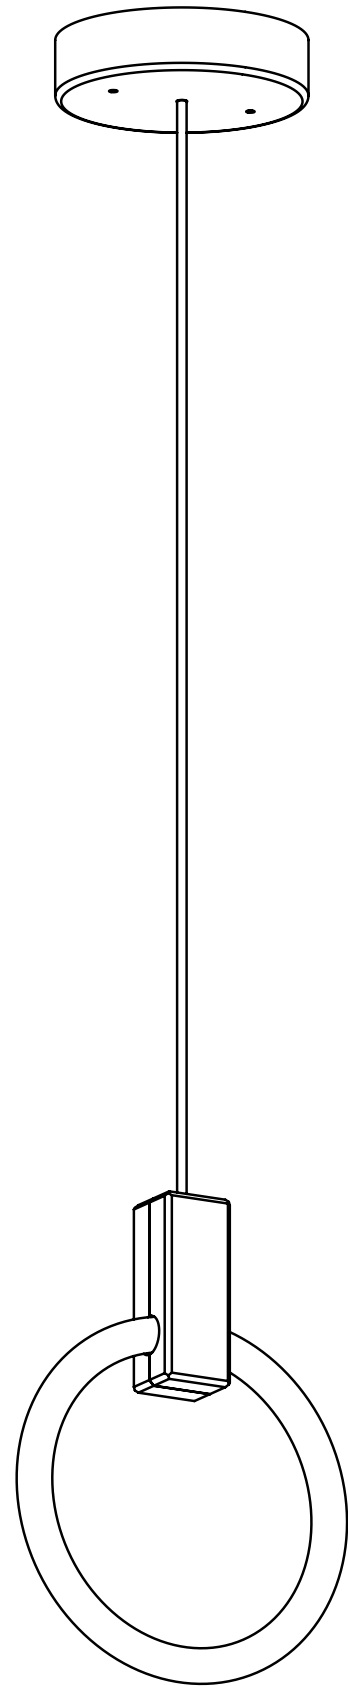

MATTHEW MCCORMICK

HALO 12

CODE H_P12_BRB
FINISH Brushed Brass

MATERIALS Aluminum
LAMPING 12" 32W Circline Bulb
1650 lumens (dimnable)
WEIGHT 5 lbs
CANOPY 8" (200mm) diameter
2" (51mm) deep
Aluminum, Black finish
DROP LENGTH 10' (3050mm) Standard

CUSTOM OPTIONS

FINISH Copper, Bronze, 24K Gold
DROP LENGTH Extra length available upon request

* Pricing available upon request

HALO 12

DESIGNED BY MATTHEW MCCORMICK

VANCOUVER, BC. CANADA
1 (888) 290-0840
INFO@MATTHEWMCCORMICK.CA

©2018 MATTHEW MCCORMICK STUDIO INC. ALL RIGHTS RESERVED.