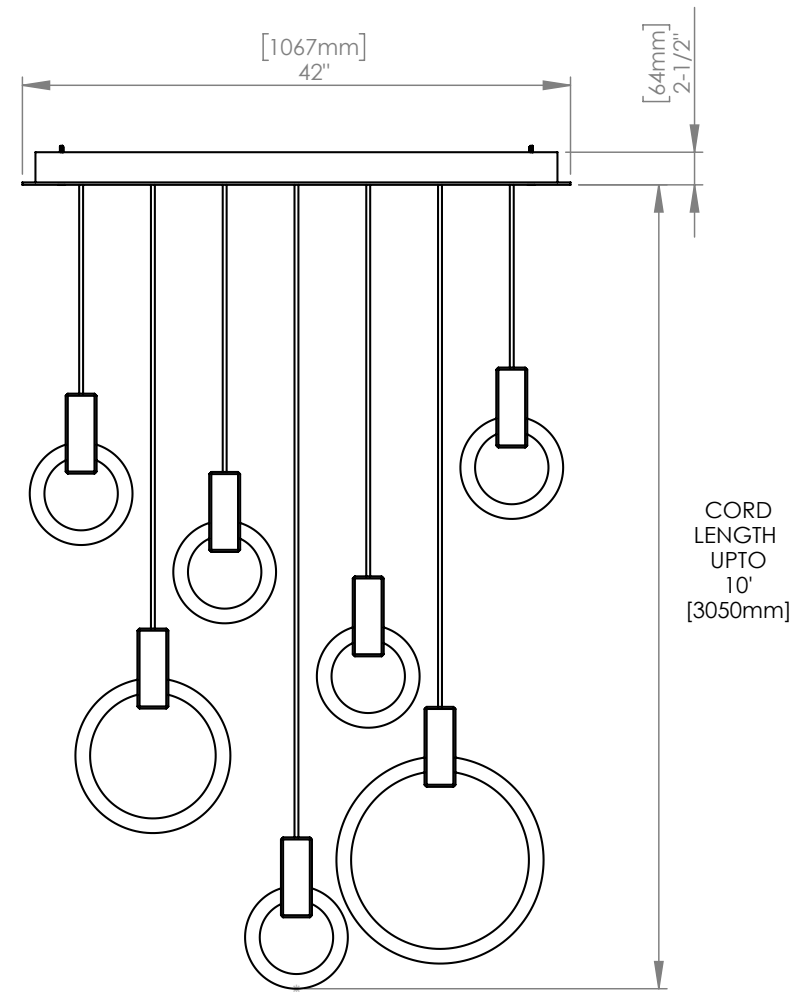

MATTHEW MCCORMICK

HALO C7 LINER - MIXED

CODE H_C7LN_M_BRB

FINISH Brushed Brass

MATERIALS Aluminum

LAMPING 5 x 8" 22W Circline Bulbs
1 x 12" 32W Circline Bulb
1 x 16" 40W Circline Bulb
182W at 8530 lumen total
(dimnable)

WEIGHT 45 lbs

CANOPY 42" (1067mm) x 16" (406mm)
2.5" (64mm) deep
Aluminum, White finish

DROP LENGTH 10' (3050mm) Standard

CUSTOM OPTIONS

FINISH Copper, Bronze, 24K Gold

DROP LENGTH Extra length available upon request

* Pricing available upon request

HALO C7 LINER - MIXED

DESIGNED BY MATTHEW MCCORMICK

VANCOUVER, BC. CANADA
1 (888) 290-0840
INFO@MATTHEWMCCORMICK.CA

©2018 MATTHEW MCCORMICK STUDIO INC. ALL RIGHTS RESERVED.