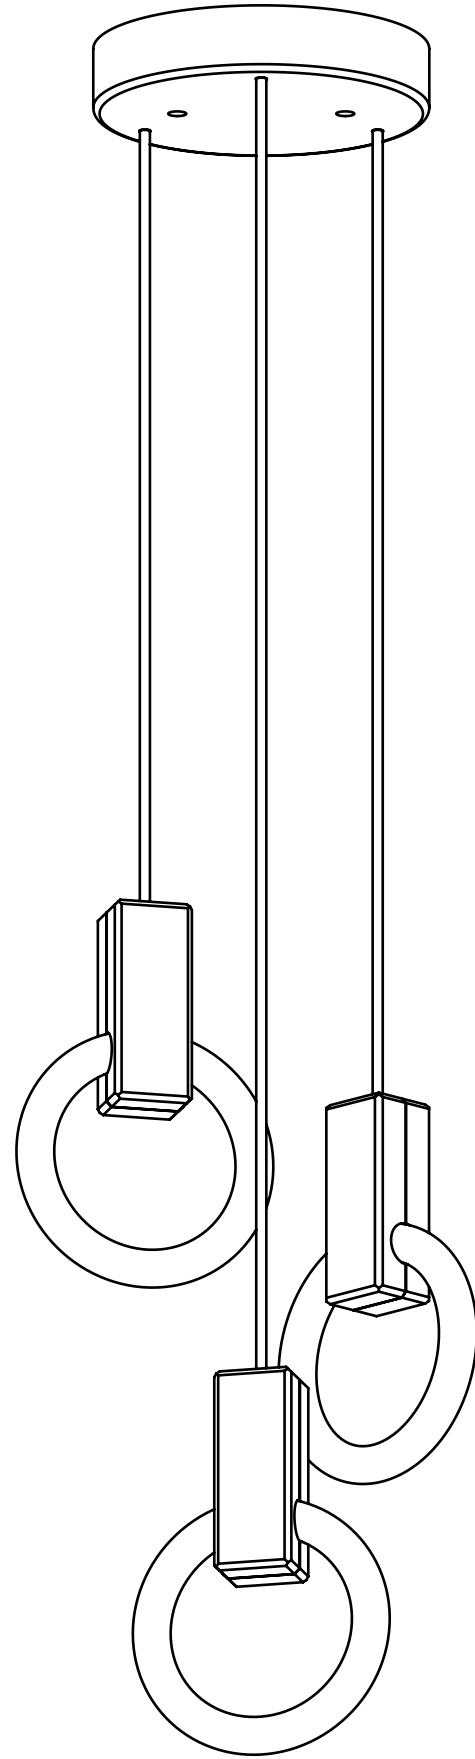

MATTHEW MCCORMICK

CORD LENGTH UPTO 10' [3050mm]

HALO C3 ROUND - STANDARD

CODE H_C3RD_S_BRB

FINISH Brushed Brass

MATERIALS Aluminum

LAMPING 3 x 8" 22W Circline Bulbs
66W at 2700 lumens total
(dimnable)

WEIGHT 8 lbs

CANOPY 10" (254mm) diameter
2" (51mm) deep
Aluminum, Black finish

DROP LENGTH 10' (3050mm) Standard

CUSTOM OPTIONS

FINISH Copper, Bronze, 24K Gold

DROP LENGTH Extra length available upon request

* Pricing available upon request

HALO C3 ROUND - STANDARD

DESIGNED BY MATTHEW MCCORMICK

VANCOUVER, BC. CANADA
1 (888) 290-0840
INFO@MATTHEWMCCORMICK.CA

©2018 MATTHEW MCCORMICK STUDIO INC. ALL RIGHTS RESERVED.