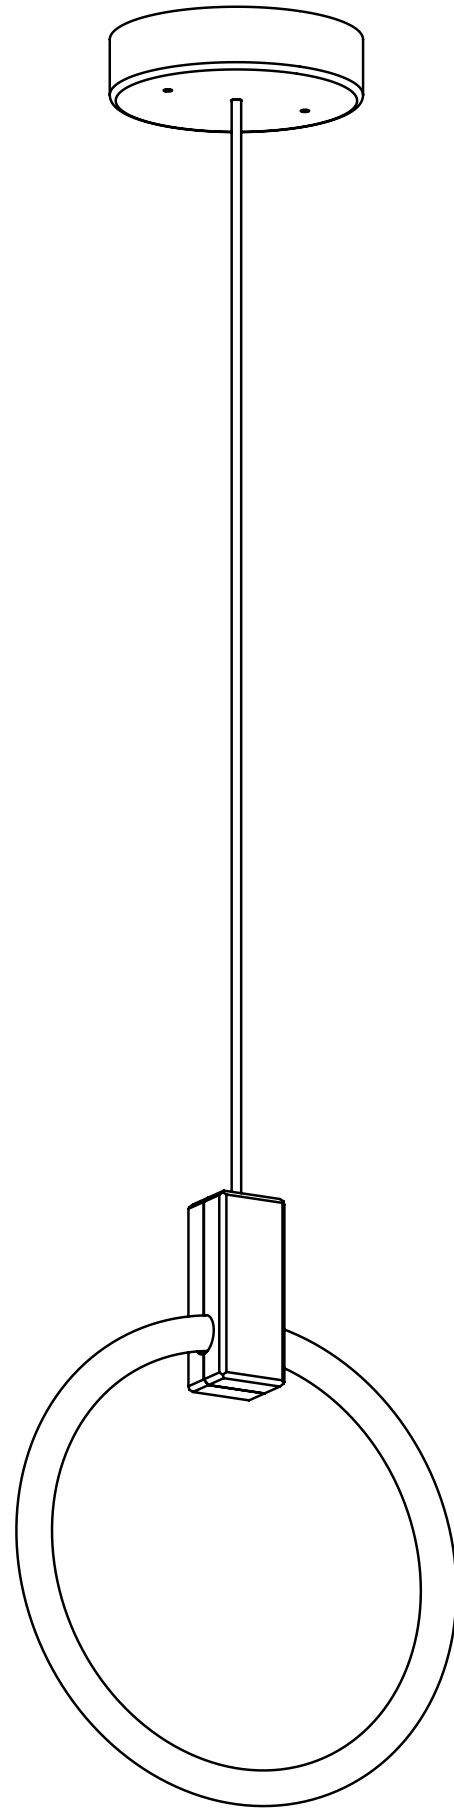

MATTHEW MCCORMICK

HALO 16

CODE H_P16_BRB
FINISH Brushed Brass

MATERIALS Aluminum
LAMPING 16" 40W Circline Bulb
2380 lumens (dimnable)
WEIGHT 5 lbs
CANOPY 8" (200mm) diameter
2" (51mm) deep
Aluminum, Black finish
DROP LENGTH 10' (3050mm) Standard
CUSTOM OPTIONS

FINISH Copper, Bronze, 24K Gold
DROP LENGTH Extra length available upon request

* Pricing available upon request

HALO 16

DESIGNED BY MATTHEW MCCORMICK

VANCOUVER, BC. CANADA
1 (888) 290-0840
INFO@MATTHEWMCCORMICK.CA

©2018 MATTHEW MCCORMICK STUDIO INC. ALL RIGHTS RESERVED.