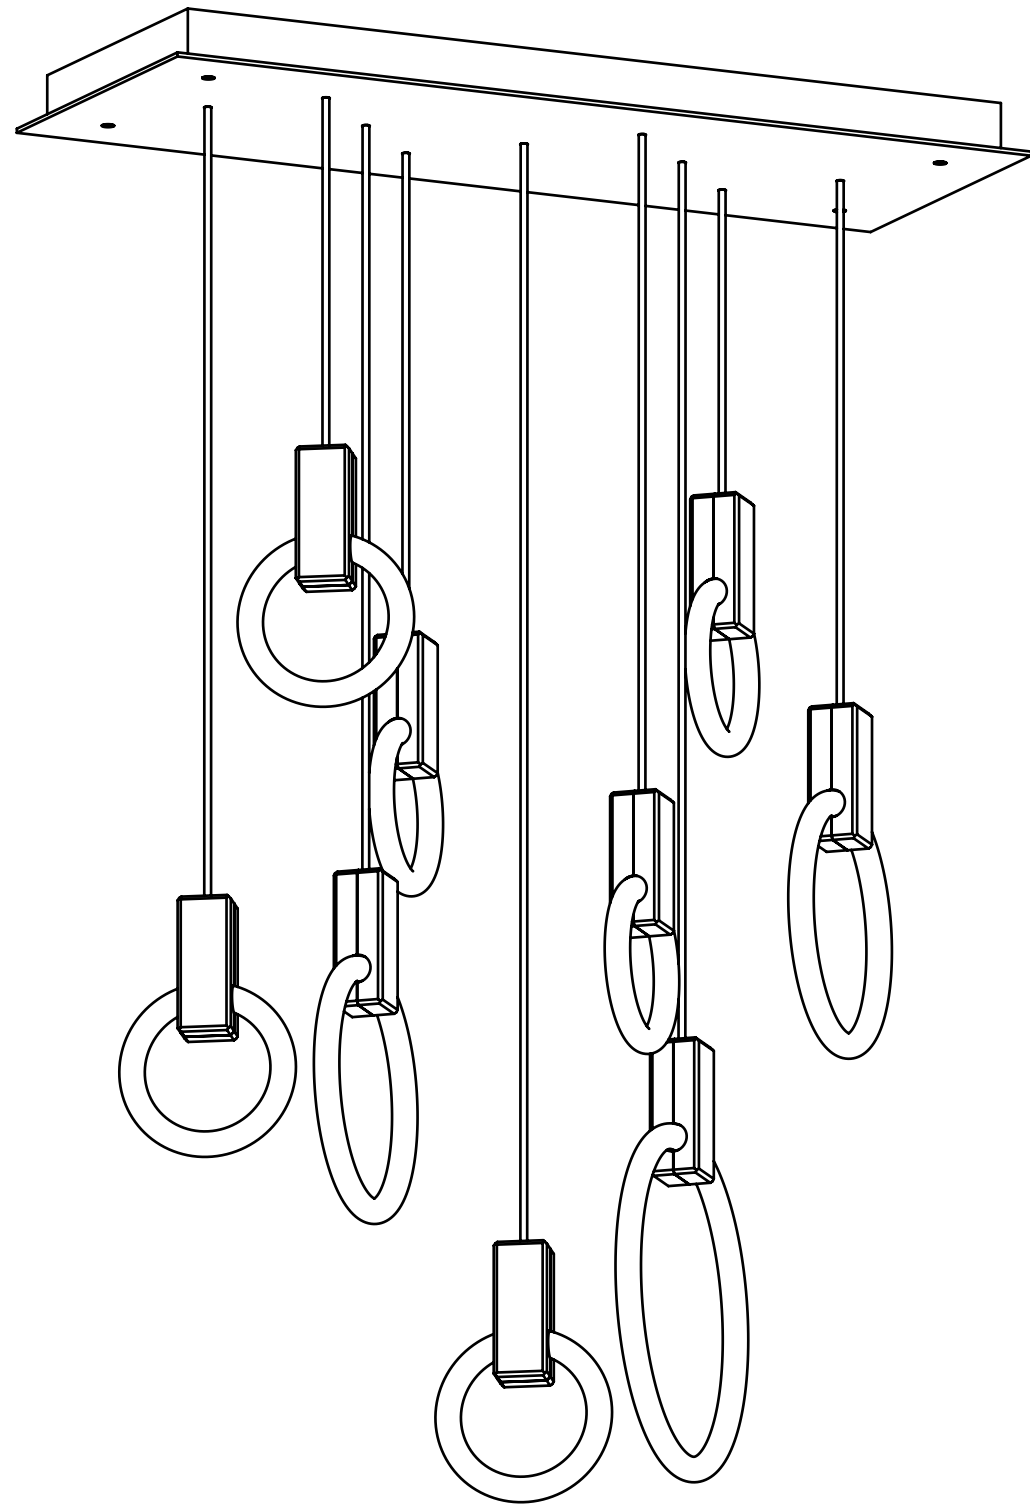

MATTHEW MCCORMICK

HALO C9 RECTANGULAR - STANDARD

CODE H_C9RE_S_BRB

FINISH Brushed Brass

MATERIALS Aluminum

LAMPING 9 x 8" 22W Circline Bulbs
198W at 8100 lumens total
(dimnable)

WEIGHT 34 lbs

CANOPY 42" (1067mm) x 16" (406mm)
2.5" (64mm) deep
Aluminum, White finish

DROP LENGTH 10' (3050mm) Standard

CUSTOM OPTIONS

FINISH Copper, Bronze, 24K Gold

DROP LENGTH Extra length available upon request

* Pricing available upon request

MATTHEW MCCORMICK

HALO C9 RECTANGULAR - MIXED

CODE H_C9LN_M_BRB

FINISH Brushed Brass

MATERIALS Aluminum

LAMPING 6 x 8" 22W Circline Bulbs
2 x 12" 32W Circline Bulbs
1 x 16" 40W Circline Bulb
236W at 11080 lumens total (dimnable)

WEIGHT 34 lbs

CANOPY 42" (1067mm) x 16" (406mm)
2.5" (64mm) deep
Aluminum, White finish