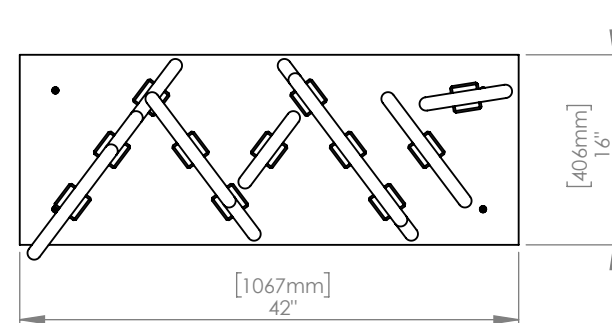

DROP LENGTH 10' (3050mm) Standard

CUSTOM OPTIONS

FINISH Copper, Bronze, 24K Gold

DROP LENGTH Extra length available upon request

* Pricing available upon request

MATTHEW MCCORMICK

HALO C11 RECTANGULAR - MIXED