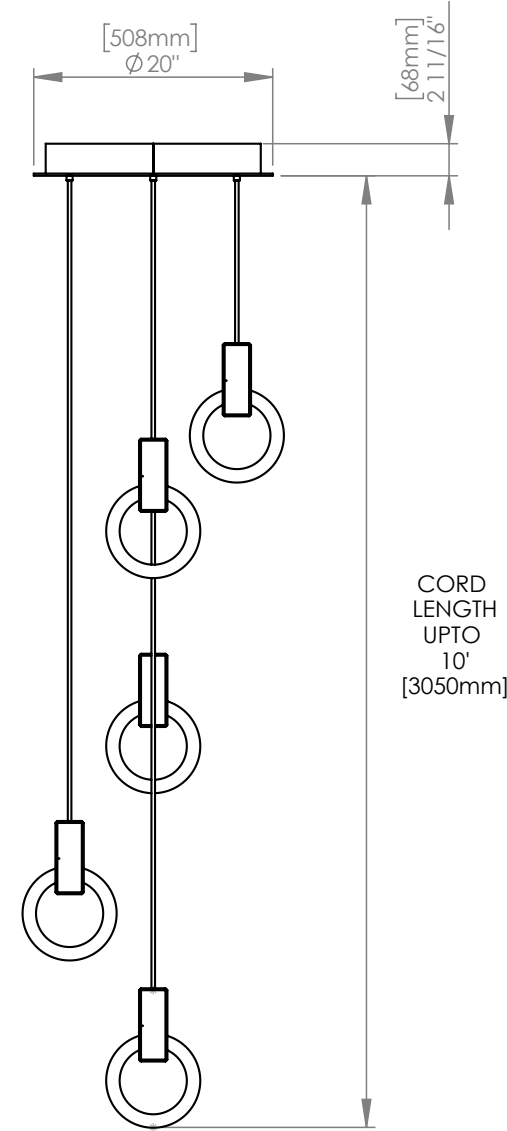

MATTHEW MCCORMICK

HALO C5 ROUND - STANDARD

CODE H_C5RD_S_BRB

FINISH Brushed Brass

MATERIALS Aluminum

LAMPING 5 x 8" 22W Circline Bulbs
66W at 4500 lumens total
(dimnable)

WEIGHT 17 lbs

CANOPY 20" (508mm) diameter
2 11/16" (68mm) deep
Aluminum, White finish

DROP LENGTH 10' (3050mm) Standard

CUSTOM OPTIONS

FINISH Copper, Bronze, 24K Gold

DROP LENGTH Extra length available upon request

* Pricing available upon request

HALO C5 ROUND - STANDARD

DESIGNED BY MATTHEW MCCORMICK

VANCOUVER, BC. CANADA
1 (888) 290-0840
INFO@MATTHEWMCCORMICK.CA

©2018 MATTHEW MCCORMICK STUDIO INC. ALL RIGHTS RESERVED.