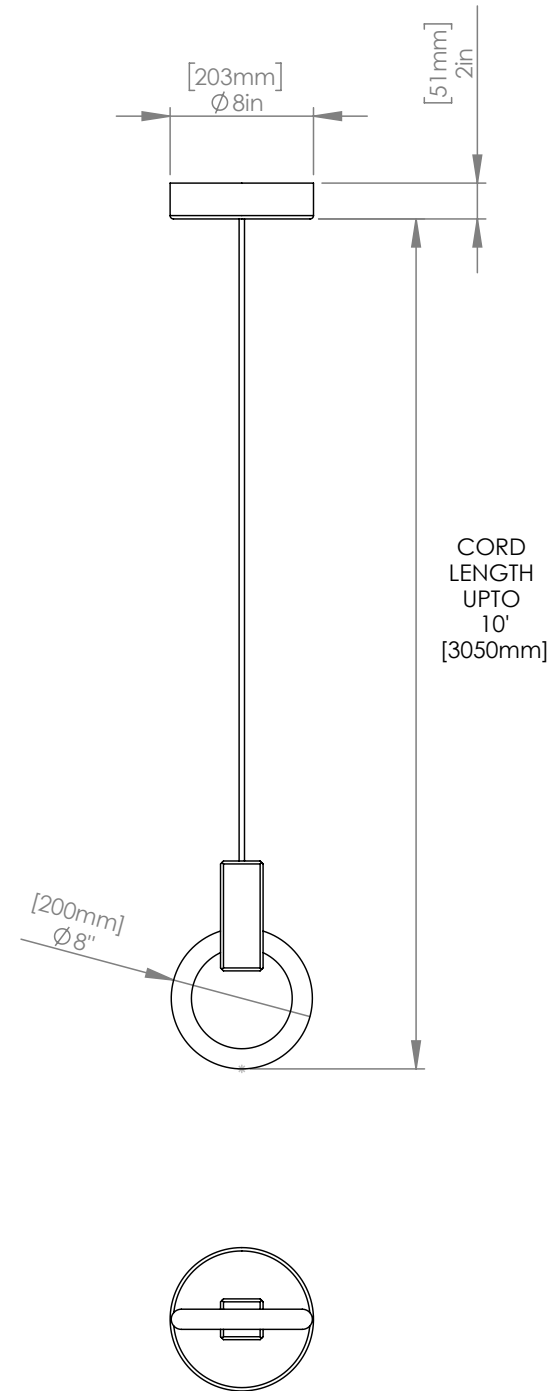

MATTHEW MCCORMICK

HALO 8

CODE H_P8_BRB
 FINISH Brushed Brass

MATERIALS Aluminum
 LAMPING 8" 32W Circline Bulb
 900 lumens (dimnable)
 WEIGHT 5 lbs
 CANOPY 8" (200mm) diameter
 2" (51mm) deep
 Aluminum, Black finish
 DROP LENGTH 10' (3050mm) Standard

WEIGHT 6 lbs

CANOPY 10" (254mm) diameter
2" (51mm) deep
Aluminum, Black finish

DROP LENGTH 10' (3050mm) Standard

CUSTOM OPTIONS

FINISH Copper, Bronze, 24K Gold

DROP LENGTH Extra length available upon request