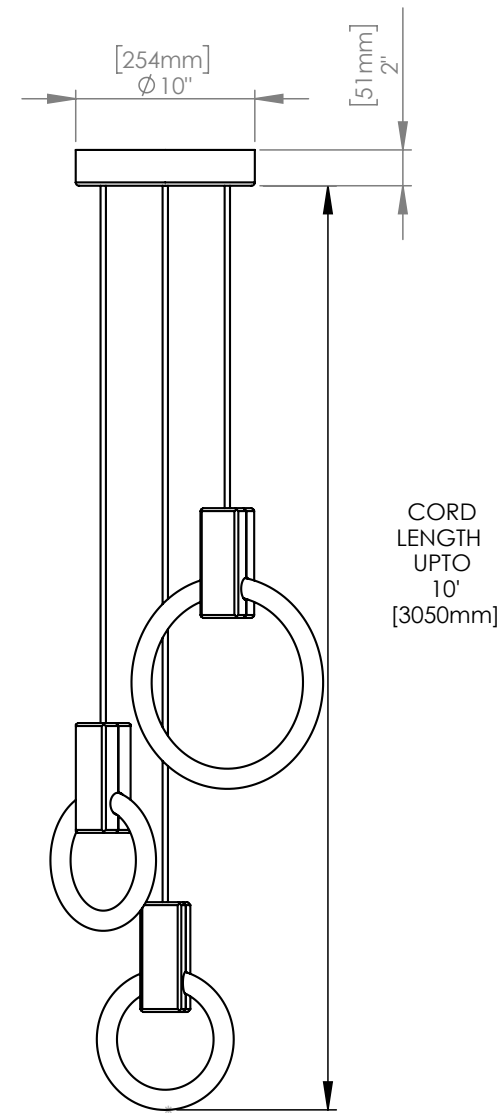

MATTHEW MCCORMICK

CORD LENGTH UPTO 10' [3050mm]

HALO C3 ROUND - MIXED

CODE H_C3RD_M_BRB

FINISH Brushed Brass

MATERIALS Aluminum

LAMPING 2 x 8" 22W Circline Bulbs
1 x 12" 32W Circline Bulb
76W at 3450 lumens total (dimnable)

WEIGHT 8 lbs

CANOPY 10" (254mm) diameter
2" (51mm) deep
Aluminum, Black finish

DROP LENGTH 10' (3050mm) Standard

CUSTOM OPTIONS

FINISH Copper, Bronze, 24K Gold

DROP LENGTH Extra length available upon request

* Pricing available upon request

HALO C3 ROUND - MIXED

DESIGNED BY MATTHEW MCCORMICK

VANCOUVER, BC. CANADA
1 (888) 290-0840
INFO@MATTHEWMCCORMICK.CA

©2018 MATTHEW MCCORMICK STUDIO INC. ALL RIGHTS RESERVED.