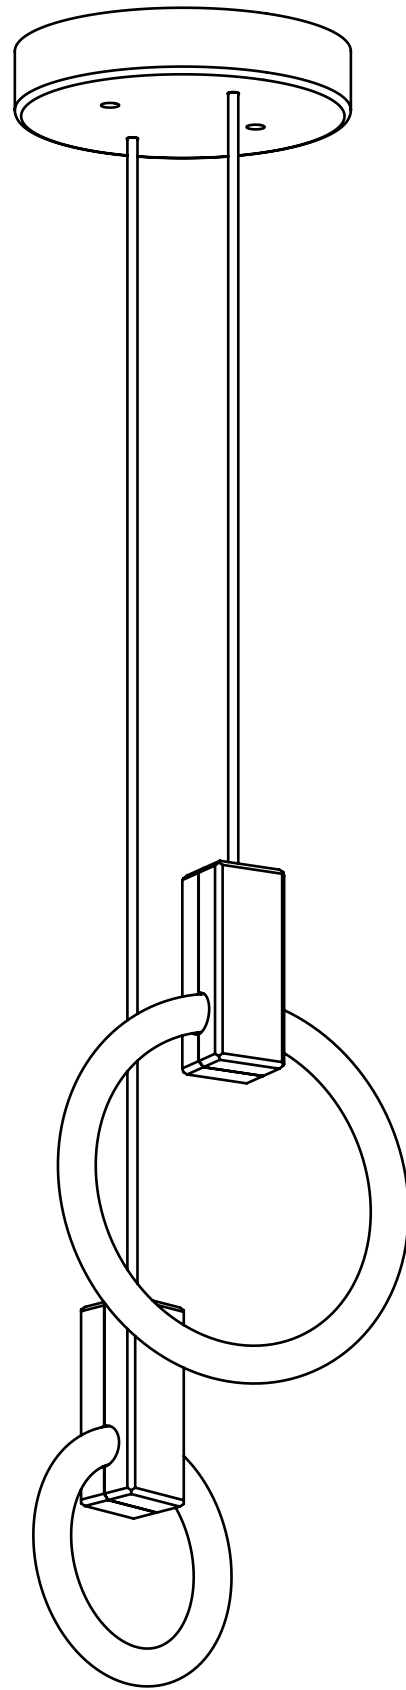

MATTHEW MCCORMICK

CORD LENGTH UPTO 10' [3050mm]

HALO C2 ROUND - MIXED

CODE H_C2RD_M_BRB

FINISH Brushed Brass

MATERIALS Aluminum

LAMPING 1 x 8" 22W Circline Bulb
1 x 12" 32W Circline Bulb
54W at 2550 lumen total (dimnable)

WEIGHT 6 lbs

CANOPY 10" (254mm) diameter
2" (51mm) deep
Aluminum, Black finish

DROP LENGTH 10' (3050mm) Standard

CUSTOM OPTIONS

FINISH Copper, Bronze, 24K Gold

DROP LENGTH Extra length available upon request

* Pricing available upon request

HALO C2 ROUND - MIXED

DESIGNED BY MATTHEW MCCORMICK

VANCOUVER, BC. CANADA
1 (888) 290-0840
INFO@MATTHEWMCCORMICK.CA

©2018 MATTHEW MCCORMICK STUDIO INC. ALL RIGHTS RESERVED.