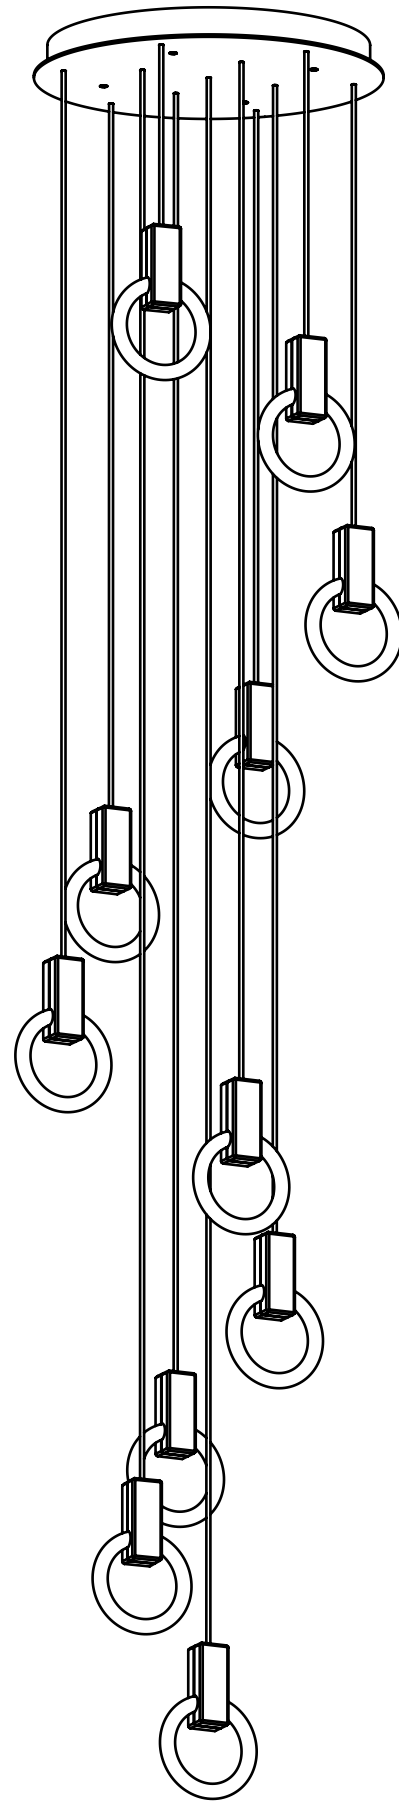

MATTHEW MCCORMICK

CORD LENGTH UPTO 10' [3050mm]

HALO C11 ROUND - STANDARD

CODE H_C11RD_S_BRB

FINISH Brushed Brass

MATERIALS Aluminum

LAMPING 11 x 8" 22W Circline Bulbs
242W at 9900 lumens total
(dimnable)

WEIGHT 35 lbs

CANOPY 26" (660mm) diameter
2.5" (64mm) deep
Aluminum, White finish

DROP LENGTH 10' (3050mm) Standard

CUSTOM OPTIONS

FINISH Copper, Bronze, 24K Gold

DROP LENGTH Extra length available upon request

* Pricing available upon request

HALO C11 ROUND - STANDARD

DESIGNED BY MATTHEW MCCORMICK

VANCOUVER, BC. CANADA
1 (888) 290-0840
INFO@MATTHEWMCCORMICK.CA

©2018 MATTHEW MCCORMICK STUDIO INC. ALL RIGHTS RESERVED.