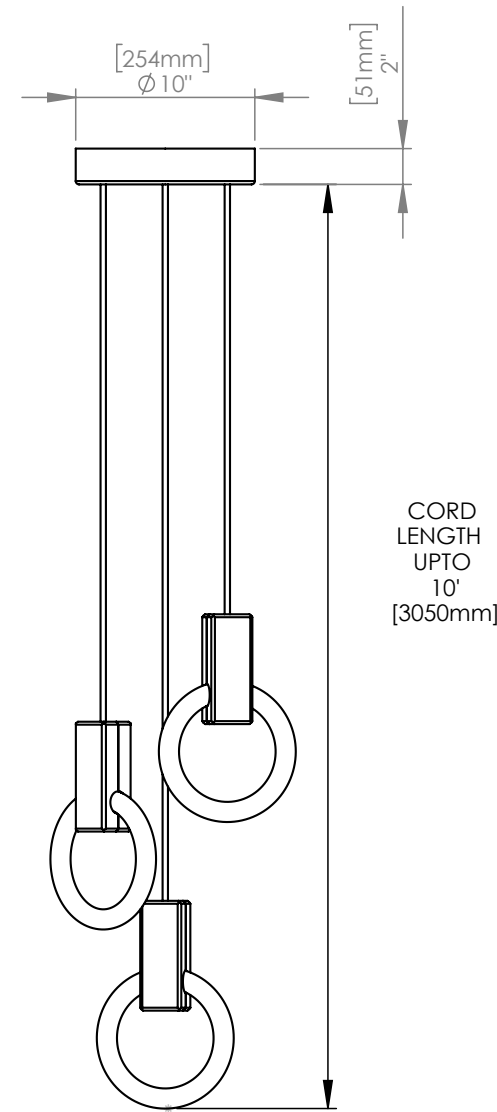

MATTHEW MCCORMICK

CORD LENGTH UPTO 10' [3050mm]

HALO C3 ROUND - STANDARD

CODE H_C3RD_S_BRB

FINISH Brushed Brass

MATERIALS Aluminum

LAMPING 3 x 8" 22W Circline Bulbs
66W at 2700 lumens total
(dimnable)

WEIGHT 8 lbs

CANOPY 10" (254mm) diameter
2" (51mm) deep
Aluminum, Black finish

DROP LENGTH 10' (3050mm) Standard

CUSTOM OPTIONS

FINISH Copper, Bronze, 24K Gold

DROP LENGTH Extra length available upon request

* Pricing available upon request

HALO C3 ROUND - STANDARD

DESIGNED BY MATTHEW MCCORMICK

VANCOUVER, BC. CANADA
1 (888) 290-0840
INFO@MATTHEWMCCORMICK.CA

©2018 MATTHEW MCCORMICK STUDIO INC. ALL RIGHTS RESERVED.