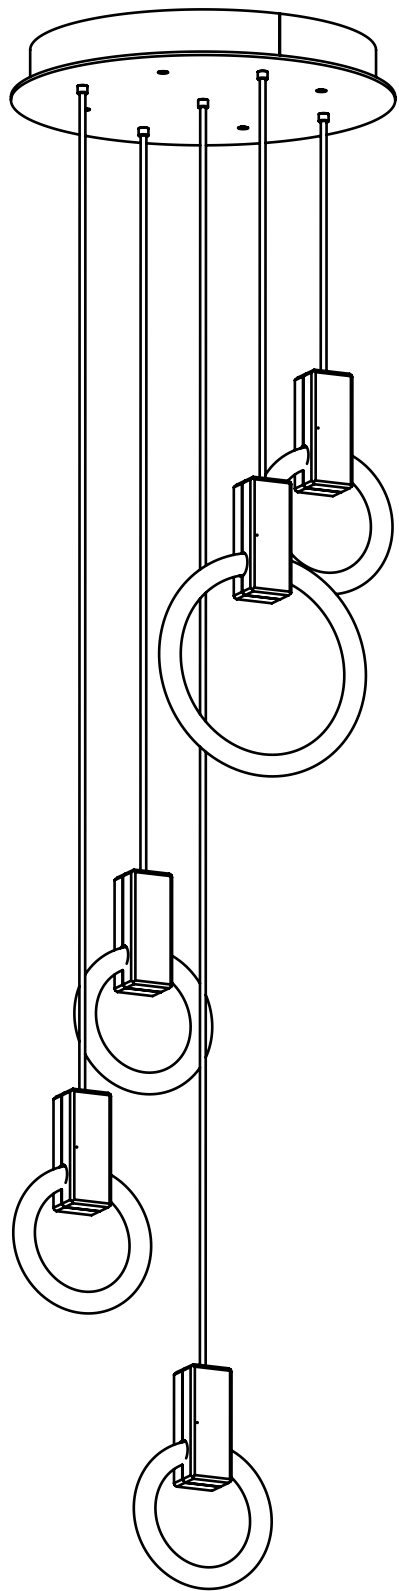

MATTHEW MCCORMICK

HALO C5 ROUND - MIXED

CODE H_C5RD_M_BRB

FINISH Brushed Brass

MATERIALS Aluminum

LAMPING 4 x 8" 22W Circline Bulbs
1 x 12" 32W Circline Bulb
66W at 5250 lumens total
(dimnable)

WEIGHT 17 lbs

CANOPY 20" (508mm) diameter
2 11/16" (68mm) deep
Aluminum, White finish

DROP LENGTH 10' (3050mm) Standard

CUSTOM OPTIONS

FINISH Copper, Bronze, 24K Gold

DROP LENGTH Extra length available upon request

* Pricing available upon request

HALO C5 ROUND - MIXED

DESIGNED BY MATTHEW MCCORMICK

VANCOUVER, BC. CANADA
1 (888) 290-0840
INFO@MATTHEWMCCORMICK.CA

©2018 MATTHEW MCCORMICK STUDIO INC. ALL RIGHTS RESERVED.