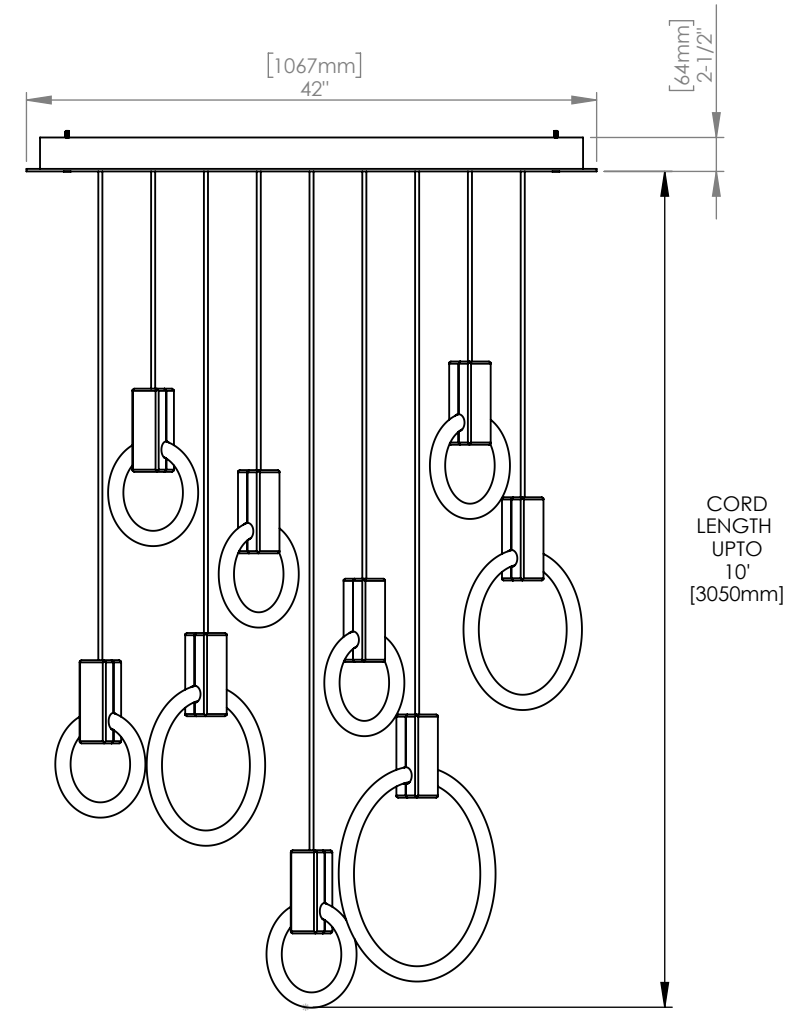

MATTHEW MCCORMICK

HALO C9 RECTANGULAR - MIXED

CODE H_C9LN_M_BRB

FINISH Brushed Brass

MATERIALS Aluminum

LAMPING 6 x 8" 22W Circline Bulbs
2 x 12" 32W Circline Bulbs
1 x 16" 40W Circline Bulb
236W at 11080 lumens total (dimnable)

WEIGHT 34 lbs

CANOPY 42" (1067mm) x 16" (406mm)
2.5" (64mm) deep
Aluminum, White finish

DROP LENGTH 10' (3050mm) Standard

CUSTOM OPTIONS

FINISH Copper, Bronze, 24K Gold

DROP LENGTH Extra length available upon request

* Pricing available upon request