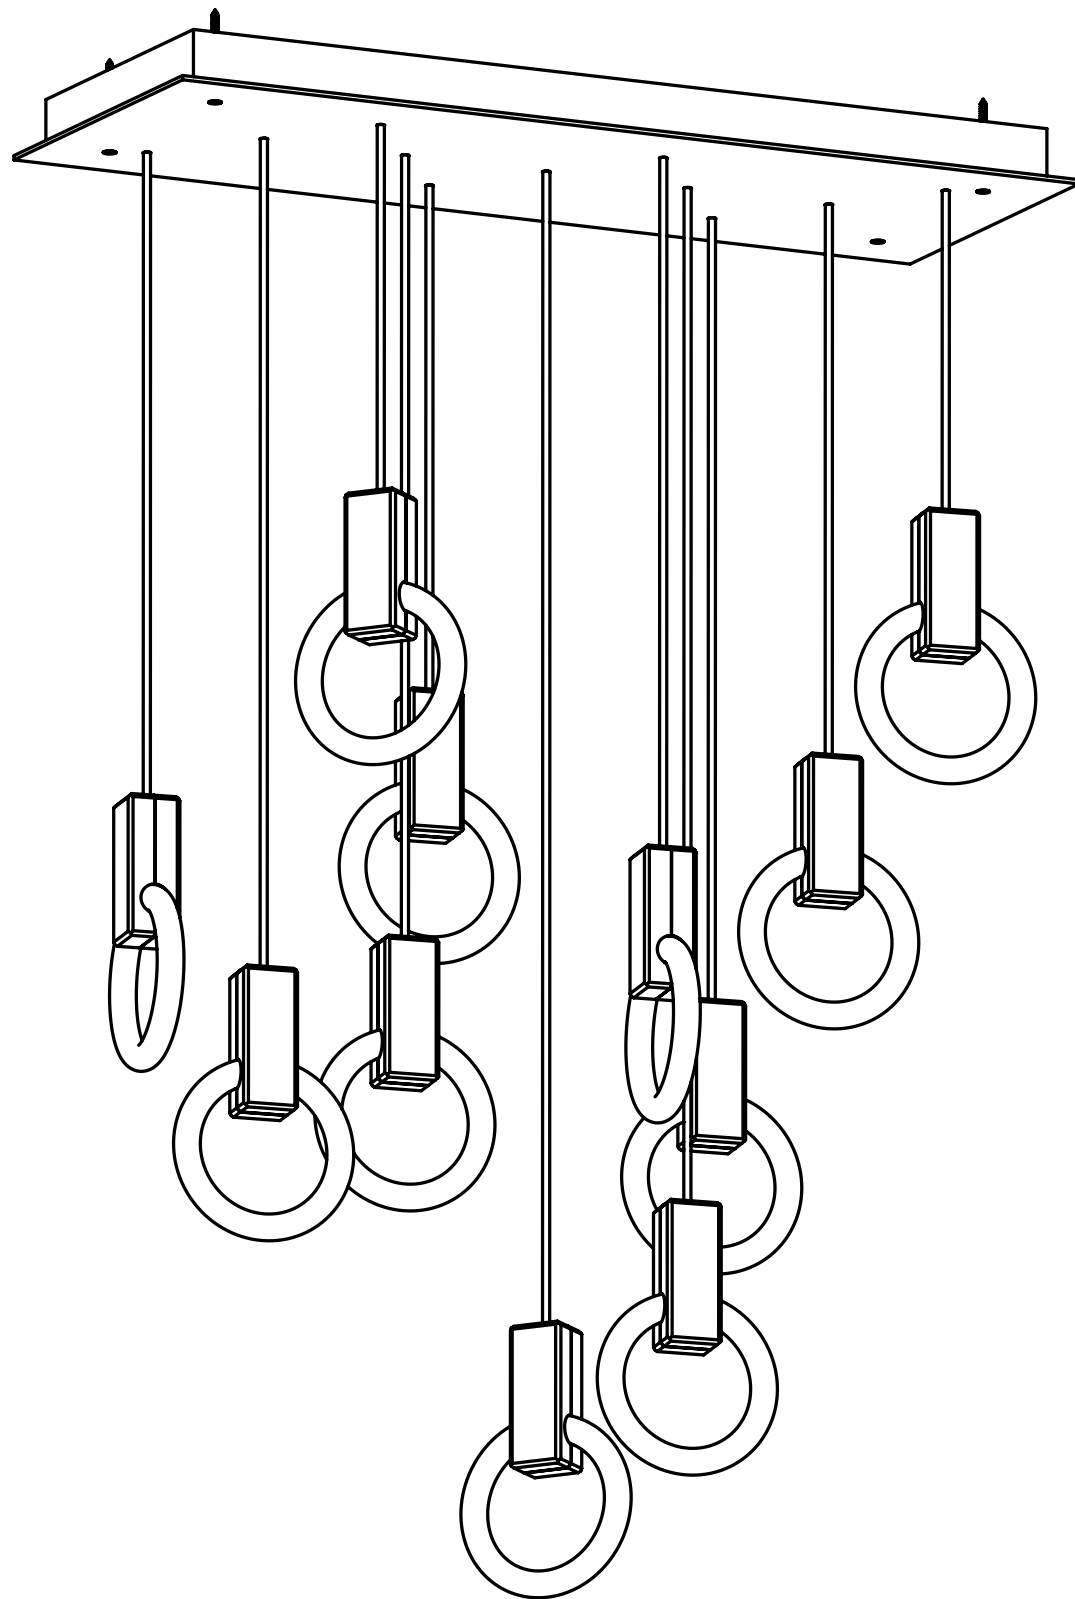

CODE H_C9LN_M_BRB

FINISH Brushed Brass

MATERIALS Aluminum

LAMPING 6 x 8" 22W Circline Bulbs
2 x 12" 32W Circline Bulbs
1 x 16" 40W Circline Bulb
236W at 11080 lumens total (dimnable)

WEIGHT 34 lbs

CANOPY 42" (1067mm) x 16" (406mm)
2.5" (64mm) deep
Aluminum, White finish

DROP LENGTH 10' (3050mm) Standard

CUSTOM OPTIONS

FINISH Copper, Bronze, 24K Gold

DROP LENGTH Extra length available upon request

* Pricing available upon request

MATTHEW MCCORMICK

CORD LENGTH UPTO 10' [3050mm]

HALO C11 RECTANGULAR - STANDARD

CODE H_C11RE_S_BRB

FINISH Brushed Brass

MATERIALS Aluminum

LAMPING 11 x 8" 22W Circline Bulbs
242W at 9900 lumens total (dimnable)

WEIGHT 42 lbs

CANOPY 42" (1067mm) x 16" (406mm)
2.5" (64mm) deep
Aluminum, White finish