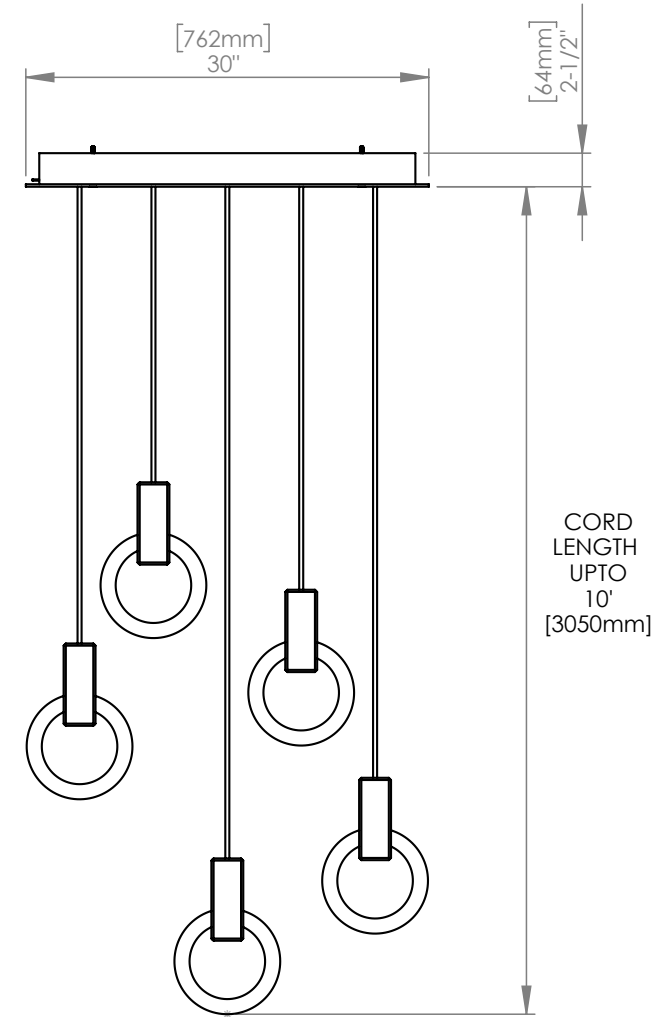

MATTHEW MCCORMICK

HALO C5 LINEAR - STANDARD

CODE H_C5LN_S_BRB

FINISH Brushed Brass

MATERIALS Aluminum

LAMPING 5 x 8" 22W Circline Bulbs
110W at 4500 lumens total
(dimnable)

WEIGHT 32 lbs

CANOPY 30" (762mm) x 16" (406mm)
2.5" (64mm) deep
Aluminum, White finish

DROP LENGTH 10' (3050mm) Standard

CUSTOM OPTIONS

FINISH Copper, Bronze, 24K Gold

DROP LENGTH Extra length available upon request

* Pricing available upon request