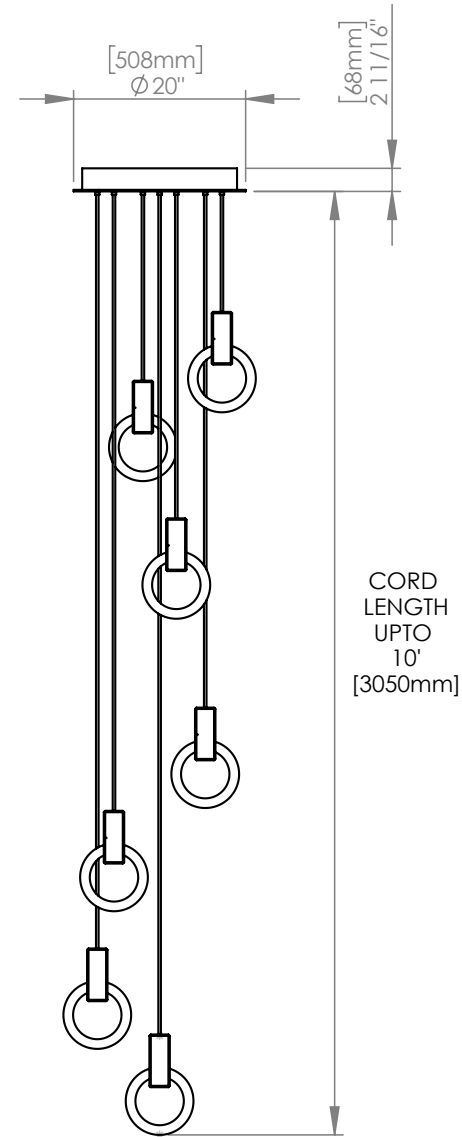

MATTHEW MCCORMICK

HALO C7 ROUND - STANDARD

CODE H_C7RD_S_BRB
FINISH Brushed Brass

MATERIALS Aluminum
FINISH Brushed Brass
LAMPING 7 x 8" 22W Circline Bulbs
66W at 6300 lumens total
(dimnable)
WEIGHT 24 lbs
CANOPY 20" (508mm) diameter
2 11/16" (68mm) deep
Aluminum, White finish
DROP LENGTH 10' (3050mm) Standard

CUSTOM OPTIONS

FINISH Copper, Bronze, 24K Gold
DROP LENGTH Extra length available upon request

* Pricing available upon request

HALO C7 ROUND - STANDARD

DESIGNED BY MATTHEW MCCORMICK

VANCOUVER, BC. CANADA
1 (888) 290-0840
INFO@MATTHEWMCCORMICK.CA

©2018 MATTHEW MCCORMICK STUDIO INC. ALL RIGHTS RESERVED.