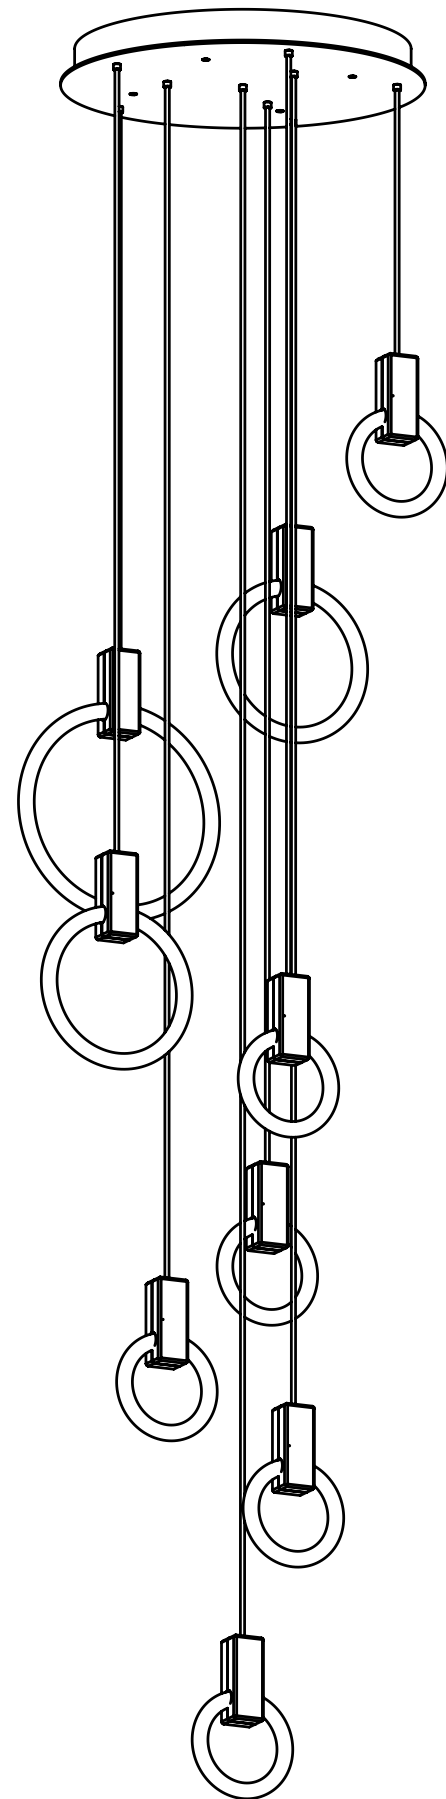

MATTHEW MCCORMICK

HALO C9 ROUND - MIXED

CODE H_C9RD_M_BRB

FINISH Brushed Brass

MATERIALS Aluminum

LAMPING 6 x 8" 22W Circline Bulbs
2 x 12" 32W Circline Bulbs
1 x 16" 40W Circline Bulb
236W at 11,080 lumens total
(dimnable)

WEIGHT 31 lbs

CANOPY 26" (660mm) diameter
2.5" (64mm) deep
Aluminum, White finish

DROP LENGTH 10' (3050mm) Standard

CUSTOM OPTIONS

FINISH Copper, Bronze, 24K Gold

DROP LENGTH Extra length available upon request

* Pricing available upon request

HALO C9 ROUND - MIXED

DESIGNED BY MATTHEW MCCORMICK

VANCOUVER, BC. CANADA
1 (888) 290-0840
INFO@MATTHEWMCCORMICK.CA

©2018 MATTHEW MCCORMICK STUDIO INC. ALL RIGHTS RESERVED.