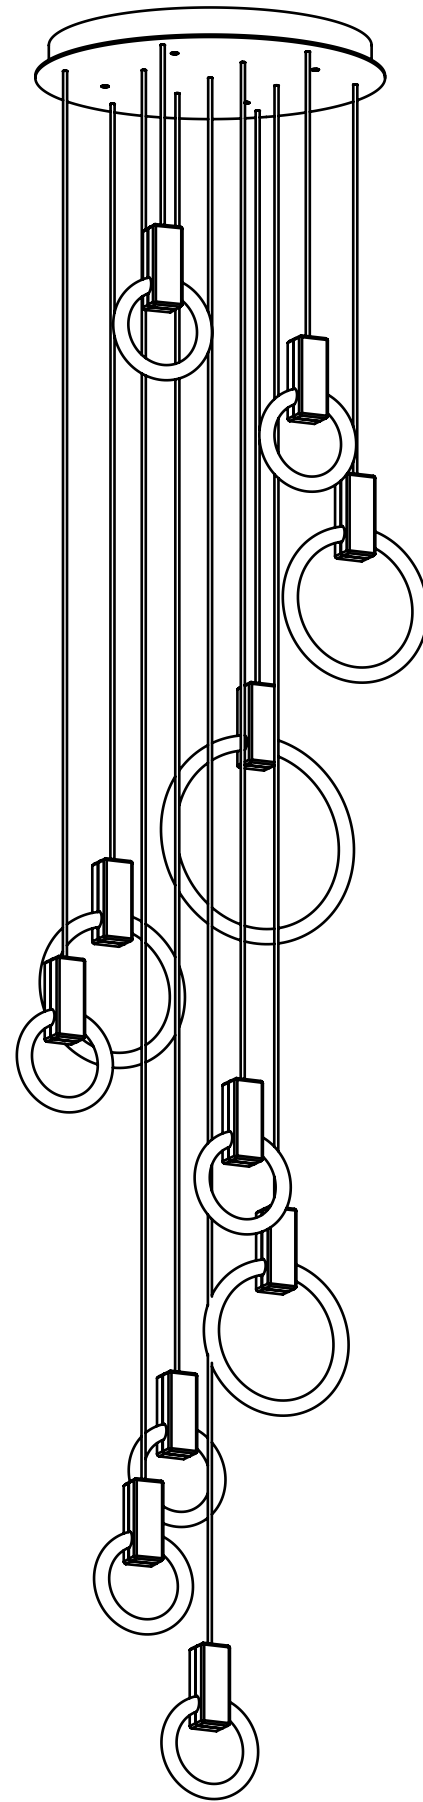

MATTHEW MCCORMICK

HALO C11 ROUND - MIXED

CODE H_C11RE_M_BRB

FINISH Brushed Brass

MATERIALS Aluminum

LAMPING 7 x 8" 22W Circline Bulbs
3 x 12" 32W Circline Bulbs
1 x 16" 40W Circline Bulb
290W at 13630 lumens total
(dimnable)

WEIGHT 35 lbs

CANOPY 26" (660mm) diameter
2.5" (64mm) deep
Aluminum, White finish

DROP LENGTH 10' (3050mm) Standard

CUSTOM OPTIONS

FINISH Copper, Bronze, 24K Gold

DROP LENGTH Extra length available upon request

* Pricing available upon request

HALO C11 ROUND - MIXED

DESIGNED BY MATTHEW MCCORMICK

VANCOUVER, BC. CANADA
1 (888) 290-0840
INFO@MATTHEWMCCORMICK.CA

©2018 MATTHEW MCCORMICK STUDIO INC. ALL RIGHTS RESERVED.