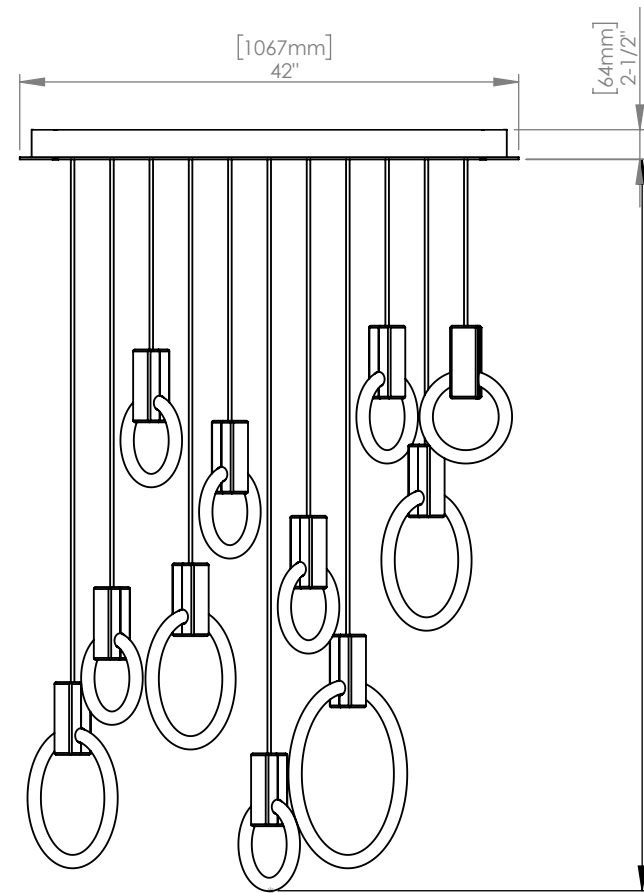

MATTHEW MCCORMICK

HALO C11 RECTANGULAR - MIXED

CODE H_C9LN_M_BRB

FINISH Brushed Brass

MATERIALS Aluminum

LAMPING 7 x 8" 22W Circline Bulbs
3 x 12" 32W Circline Bulbs
1 x 16" 40W Circline Bulb
290W at 13630 lumens total (dimnable)

WEIGHT 42 lbs

CANOPY 42" (1067mm) x 16" (406mm)
2.5" (64mm) deep
Aluminum, White finish

DROP LENGTH 10' (3050mm) Standard

CUSTOM OPTIONS

FINISH Copper, Bronze, 24K Gold

DROP LENGTH Extra length available upon request

* Pricing available upon request