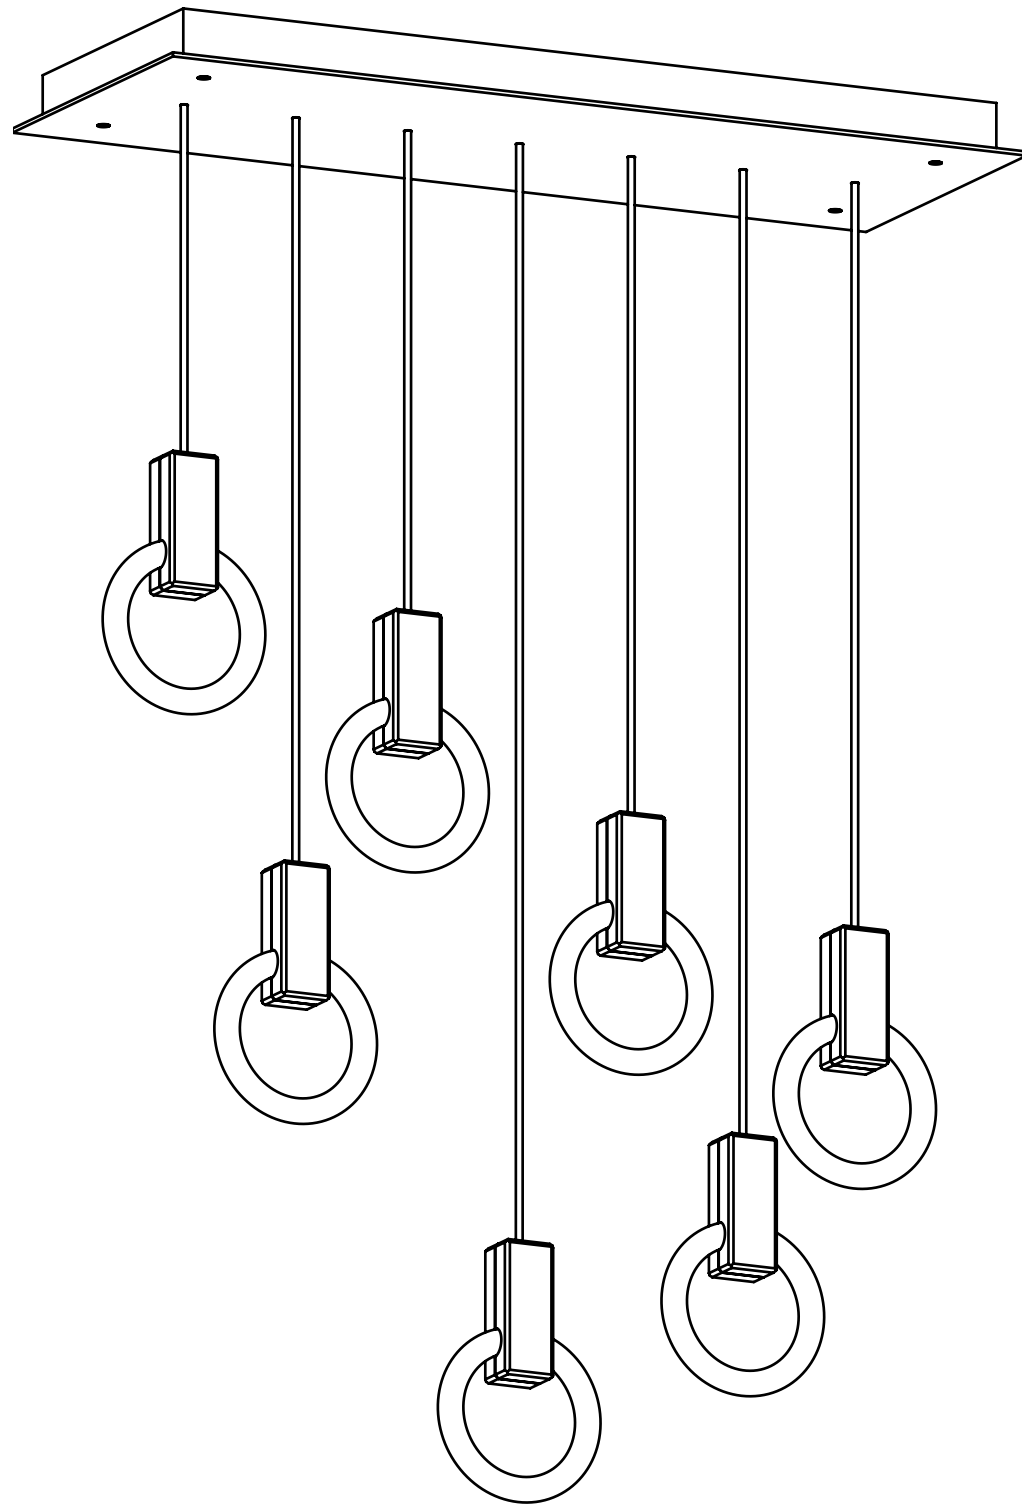

MATTHEW MCCORMICK

HALO C7 LINEAR - STANDARD

CODE H_C7LN_S_BRB

FINISH Brushed Brass

MATERIALS Aluminum

LAMPING 7 x 8" 22W Circline Bulbs
154W at 6300 lumens total
(dimnable)

WEIGHT 45 lbs

CANOPY 42" (1067mm) x 16" (406mm)
2.5" (64mm) deep
Aluminum, White finish

DROP LENGTH 10' (3050mm) Standard

CUSTOM OPTIONS

FINISH Copper, Bronze, 24K Gold

DROP LENGTH Extra length available upon request

* Pricing available upon request

HALO C7 LINER - STANDARD

DESIGNED BY MATTHEW MCCORMICK

VANCOUVER, BC. CANADA
1 (888) 290-0840
INFO@MATTHEWMCCORMICK.CA

©2018 MATTHEW MCCORMICK STUDIO INC. ALL RIGHTS RESERVED.