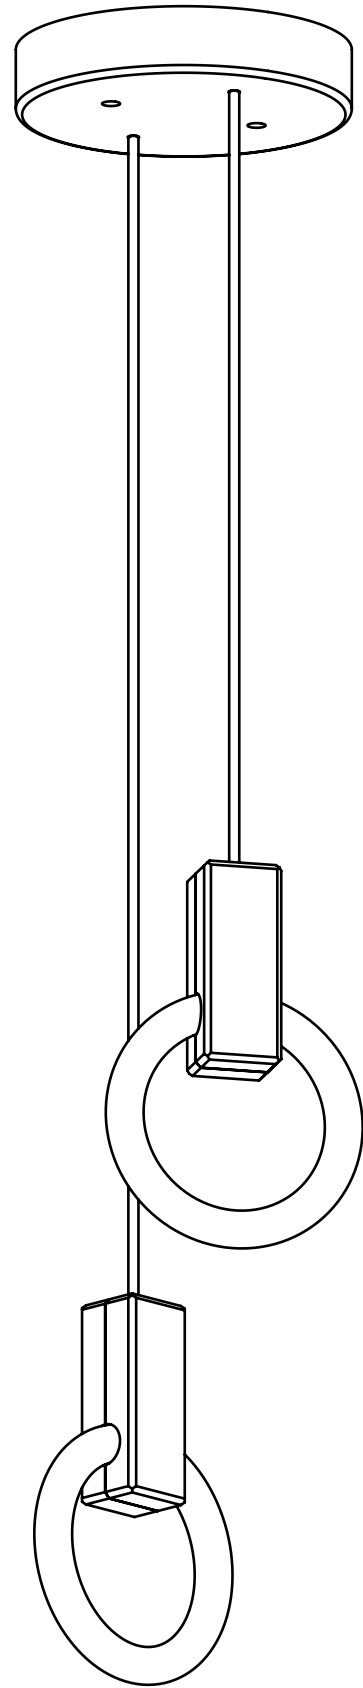

MATTHEW MCCORMICK

HALO C2 ROUND - STANDARD

CODE H_C2RD_S_BRB

FINISH Brushed Brass

MATERIALS Aluminum

LAMPING 2 x 8" 22W Circline Bulbs
44W at 1800 lumens total
(dimnable)

WEIGHT 6 lbs

CANOPY 10" (254mm) diameter
2" (51mm) deep
Aluminum, Black finish

DROP LENGTH 10' (3050mm) Standard

CUSTOM OPTIONS

FINISH Copper, Bronze, 24K Gold

DROP LENGTH Extra length available upon request

* Pricing available upon request

HALO C2 ROUND - STANDARD

DESIGNED BY MATTHEW MCCORMICK

VANCOUVER, BC. CANADA
1 (888) 290-0840
INFO@MATTHEWMCCORMICK.CA

©2018 MATTHEW MCCORMICK STUDIO INC. ALL RIGHTS RESERVED.