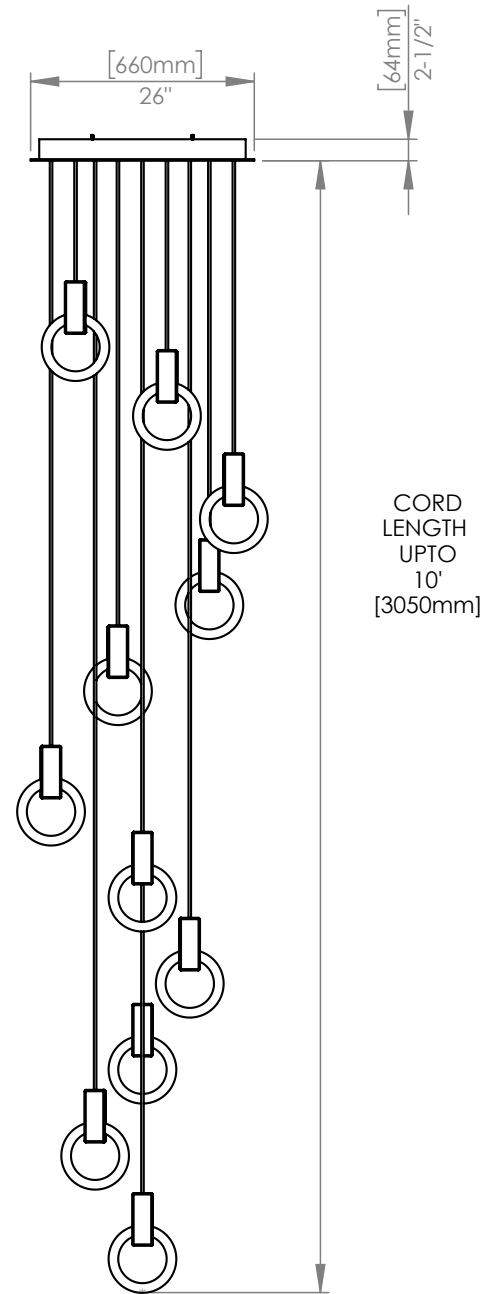

MATTHEW MCCORMICK

CORD LENGTH UPTO 10' [3050mm]

HALO C11 ROUND - STANDARD

CODE H_C11RD_S_BRB

FINISH Brushed Brass

MATERIALS Aluminum

LAMPING 11 x 8" 22W Circline Bulbs
242W at 9900 lumens total
(dimnable)

WEIGHT 35 lbs

CANOPY 26" (660mm) diameter
2.5" (64mm) deep
Aluminum, White finish

DROP LENGTH 10' (3050mm) Standard

CUSTOM OPTIONS

FINISH Copper, Bronze, 24K Gold

DROP LENGTH Extra length available upon request

* Pricing available upon request

HALO C11 ROUND - STANDARD

DESIGNED BY MATTHEW MCCORMICK

VANCOUVER, BC. CANADA
1 (888) 290-0840
INFO@MATTHEWMCCORMICK.CA

©2018 MATTHEW MCCORMICK STUDIO INC. ALL RIGHTS RESERVED.