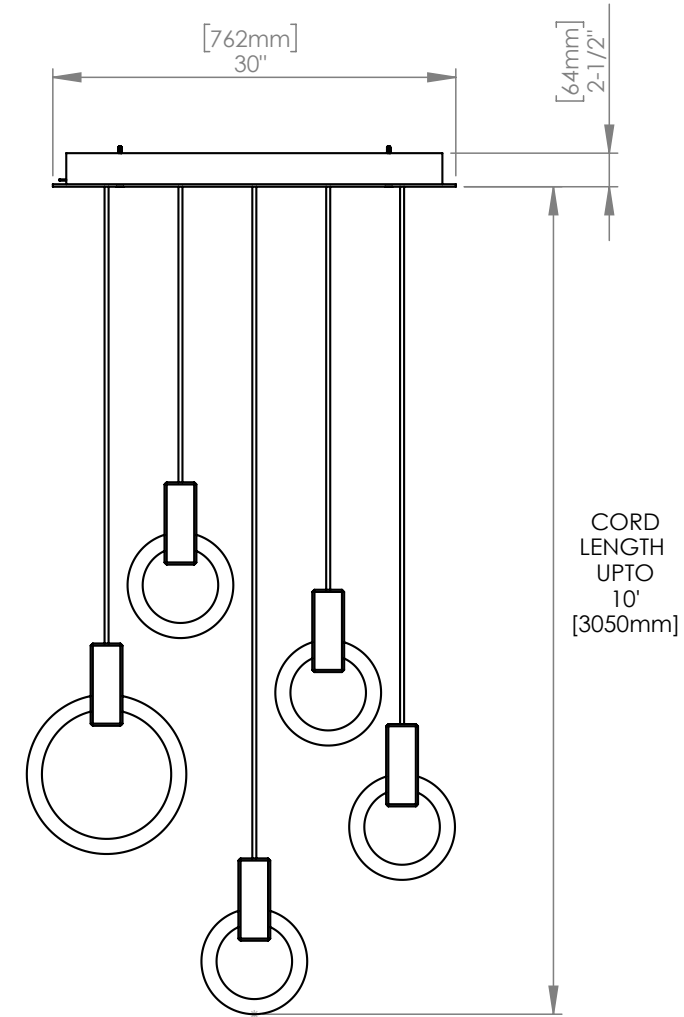

WEIGHT 6 lbs

CANOPY 10" (254mm) diameter
2" (51mm) deep
Aluminum, Black finish

DROP LENGTH 10' (3050mm) Standard

CUSTOM OPTIONS

FINISH Copper, Bronze, 24K Gold

DROP LENGTH Extra length available upon request

WEIGHT 35 lbs

CANOPY 26" (660mm) diameter
2.5" (64mm) deep
Aluminum, White finish

DROP LENGTH 10' (3050mm) Standard

CUSTOM OPTIONS

FINISH Copper, Bronze, 24K Gold

DROP LENGTH Extra length available upon request

DROP LENGTH 10' (3050mm) Standard

CUSTOM OPTIONS

FINISH Copper, Bronze, 24K Gold

DROP LENGTH Extra length available upon request

* Pricing available upon request

MATTHEW MCCORMICK

HALO C5 LINER - MIXED

CODE H_C5LN_M_BRB

WEIGHT 45 lbs

CANOPY 42" (1067mm) x 16" (406mm)
2.5" (64mm) deep
Aluminum, White finish

DROP LENGTH 10' (3050mm) Standard

CUSTOM OPTIONS

FINISH Copper, Bronze, 24K Gold

DROP LENGTH Extra length available upon request