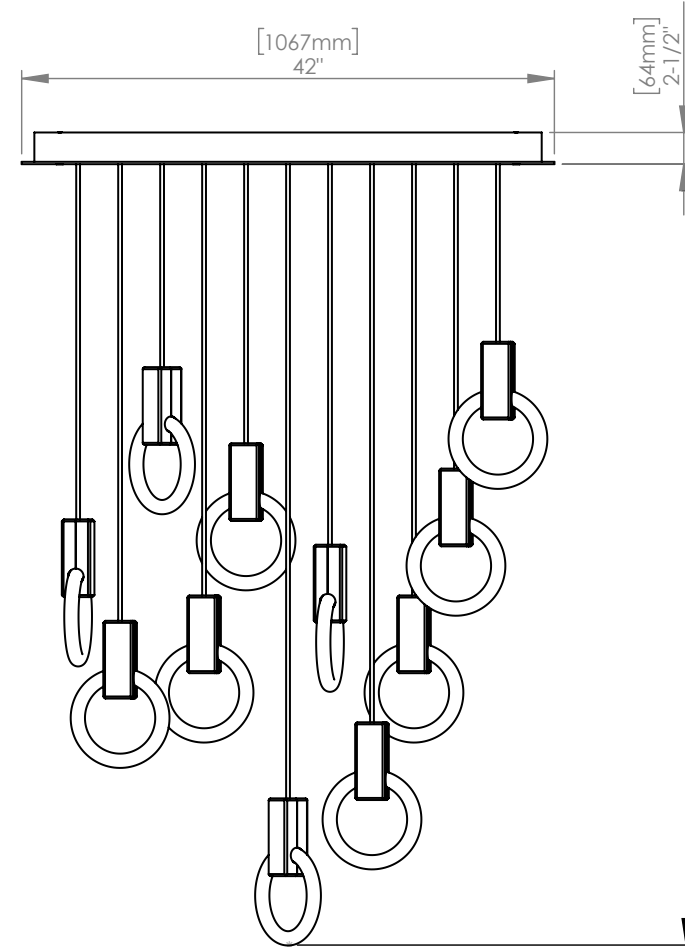

CODE H_C9LN_M_BRB

FINISH Brushed Brass

MATERIALS Aluminum

LAMPING 6 x 8" 22W Circline Bulbs
2 x 12" 32W Circline Bulbs
1 x 16" 40W Circline Bulb
236W at 11080 lumens total (dimnable)

WEIGHT 34 lbs

CANOPY 42" (1067mm) x 16" (406mm)
2.5" (64mm) deep
Aluminum, White finish

DROP LENGTH 10' (3050mm) Standard

CUSTOM OPTIONS

FINISH Copper, Bronze, 24K Gold

DROP LENGTH Extra length available upon request

* Pricing available upon request

MATTHEW MCCORMICK

CORD LENGTH UPTO 10' [3050mm]