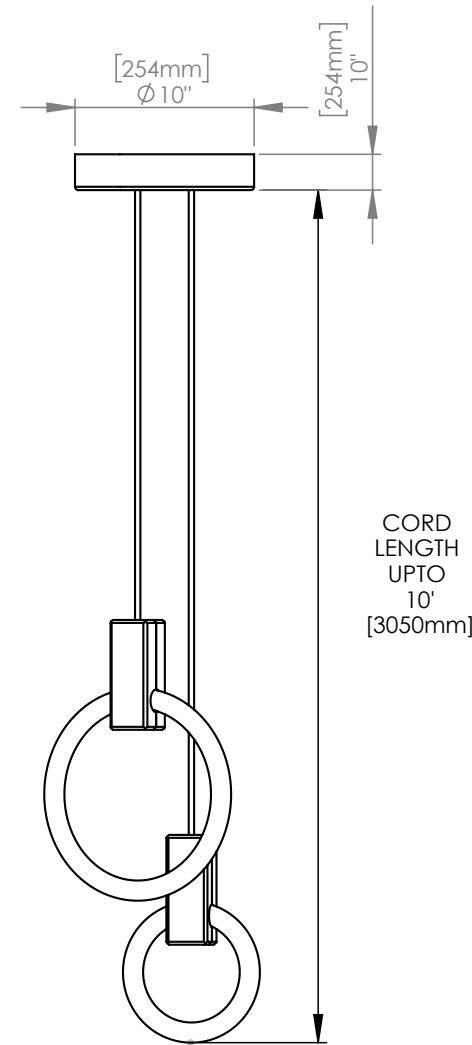

MATTHEW MCCORMICK

CORD LENGTH UPTO 10' [3050mm]

HALO C2 ROUND - MIXED

CODE H_C2RD_M_BRB

FINISH Brushed Brass

MATERIALS Aluminum

LAMPING 1 x 8" 22W Circline Bulb
1 x 12" 32W Circline Bulb
54W at 2550 lumen total (dimnable)

WEIGHT 6 lbs

CANOPY 10" (254mm) diameter
2" (51mm) deep
Aluminum, Black finish

DROP LENGTH 10' (3050mm) Standard

CUSTOM OPTIONS

FINISH Copper, Bronze, 24K Gold

DROP LENGTH Extra length available upon request

* Pricing available upon request

HALO C2 ROUND - MIXED

DESIGNED BY MATTHEW MCCORMICK

VANCOUVER, BC. CANADA
1 (888) 290-0840
INFO@MATTHEWMCCORMICK.CA

©2018 MATTHEW MCCORMICK STUDIO INC. ALL RIGHTS RESERVED.