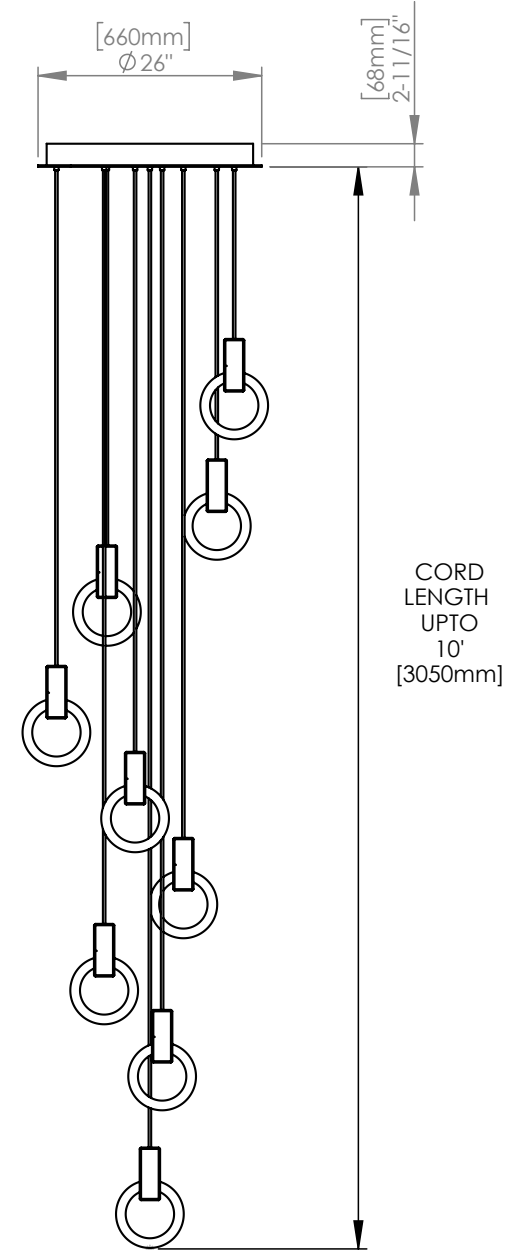

MATTHEW MCCORMICK

HALO C9 ROUND - STANDARD

CODE H_C9RD_S_BRB

FINISH Brushed Brass

MATERIALS Aluminum

LAMPING 9 x 8" 22W Circline Bulbs
198W at 8100 lumens total
(dimnable)

WEIGHT 31 lbs

CANOPY 20" (508mm) diameter
2 11/16" (68mm) deep
Aluminum, White finish

DROP LENGTH 10' (3050mm) Standard

CUSTOM OPTIONS

FINISH Copper, Bronze, 24K Gold

DROP LENGTH Extra length available upon request

* Pricing available upon request

HALO C9 ROUND - STANDARD

DESIGNED BY MATTHEW MCCORMICK

VANCOUVER, BC. CANADA
1 (888) 290-0840
INFO@MATTHEWMCCORMICK.CA

©2018 MATTHEW MCCORMICK STUDIO INC. ALL RIGHTS RESERVED.