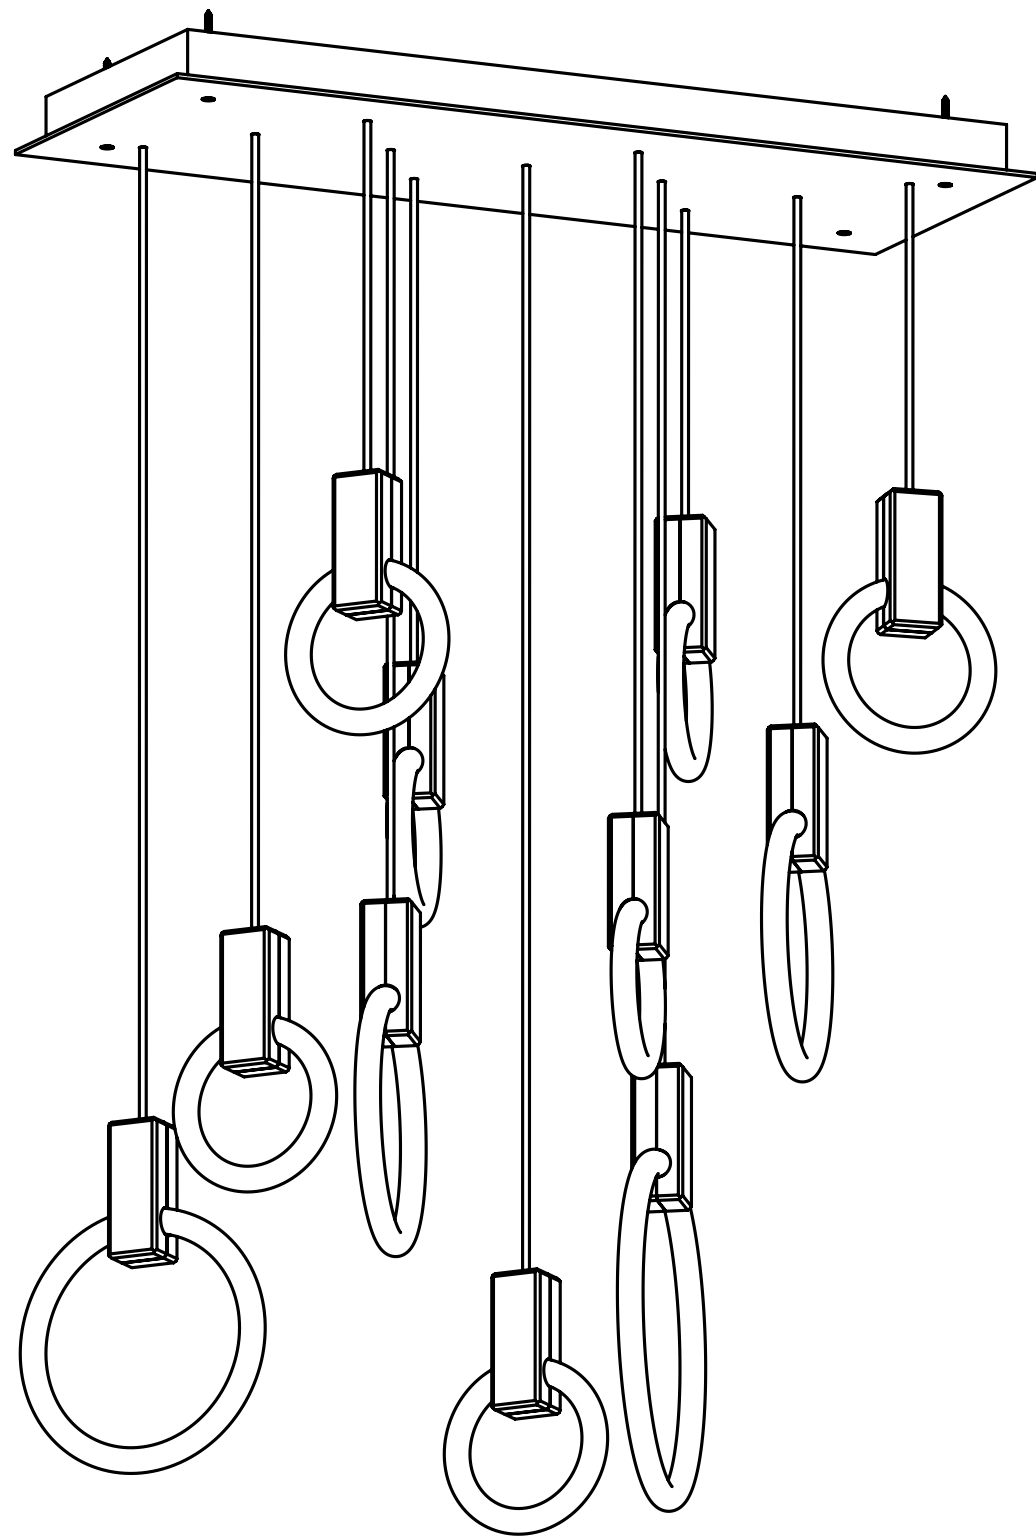

HALO C11 RECTANGULAR - STANDARD

CODE H_C11RE_S_BRB

FINISH Brushed Brass

MATERIALS Aluminum

LAMPING 11 x 8" 22W Circline Bulbs
242W at 9900 lumens total (dimnable)

WEIGHT 42 lbs

CANOPY 42" (1067mm) x 16" (406mm)
2.5" (64mm) deep
Aluminum, White finish

DROP LENGTH 10' (3050mm) Standard

CUSTOM OPTIONS

FINISH Copper, Bronze, 24K Gold

DROP LENGTH Extra length available upon request

* Pricing available upon request

MATTHEW MCCORMICK

HALO C11 RECTANGULAR - MIXED

CODE H_C9LN_M_BRB

FINISH Brushed Brass

MATERIALS Aluminum

LAMPING 7 x 8" 22W Circline Bulbs
3 x 12" 32W Circline Bulbs
1 x 16" 40W Circline Bulb
290W at 13630 lumens total (dimnable)

WEIGHT 42 lbs

CANOPY 42" (1067mm) x 16" (406mm)
2.5" (64mm) deep
Aluminum, White finish