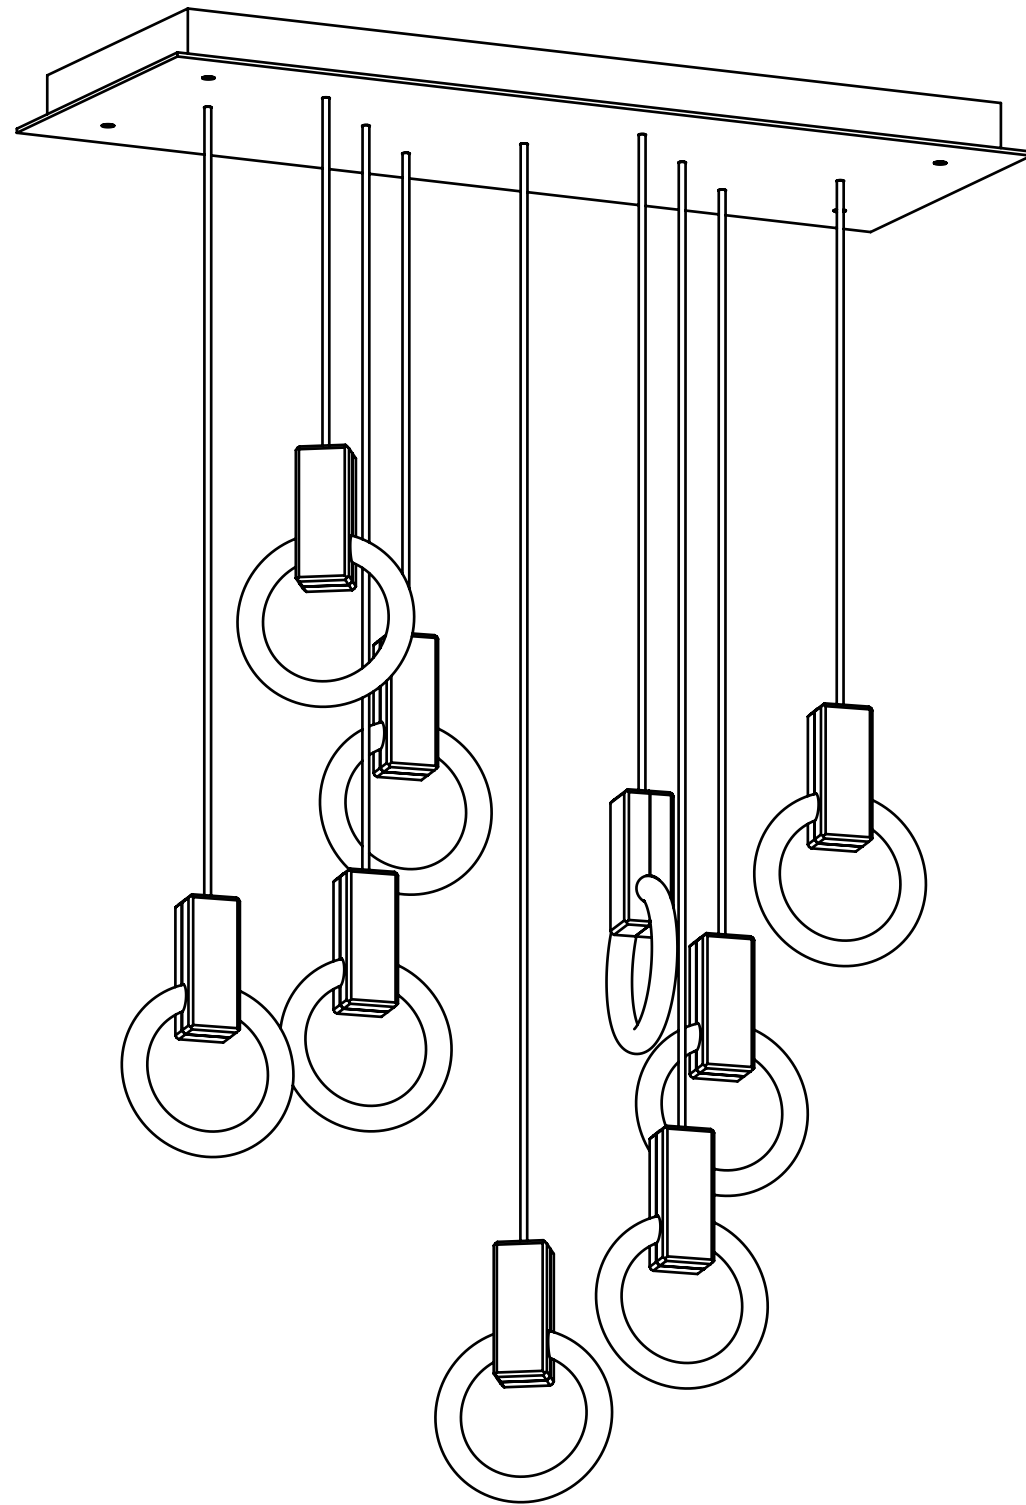

FINISH Brushed Brass

MATERIALS Aluminum

LAMPING 7 x 8" 22W Circline Bulbs
154W at 6300 lumens total
(dimnable)

WEIGHT 45 lbs

CANOPY 42" (1067mm) x 16" (406mm)
2.5" (64mm) deep
Aluminum, White finish

DROP LENGTH 10' (3050mm) Standard

WEIGHT 45 lbs

CANOPY 42" (1067mm) x 16" (406mm)
2.5" (64mm) deep
Aluminum, White finish

DROP LENGTH 10' (3050mm) Standard

CUSTOM OPTIONS

FINISH Copper, Bronze, 24K Gold

DROP LENGTH Extra length available upon request

MATTHEW MCCORMICK

HALO C9 RECTANGULAR - STANDARD

CODE H_C9RE_S_BRB

FINISH Brushed Brass

MATERIALS Aluminum

LAMPING 9 x 8" 22W Circline Bulbs
198W at 8100 lumens total
(dimnable)

WEIGHT 34 lbs

CANOPY 42" (1067mm) x 16" (406mm)
2.5" (64mm) deep
Aluminum, White finish