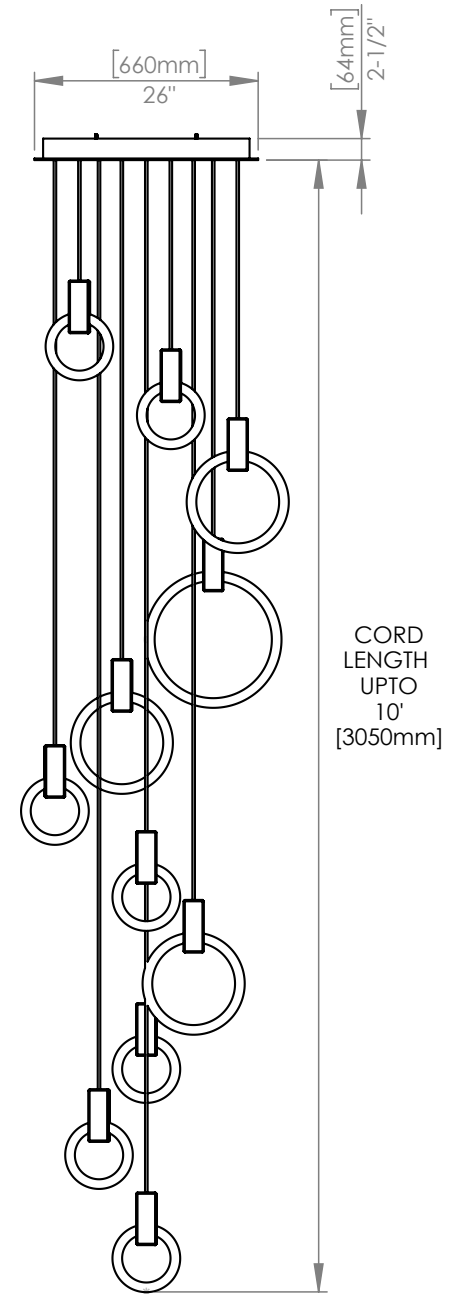

MATTHEW MCCORMICK

HALO C11 ROUND - MIXED

CODE H_C11RE_M_BRB

FINISH Brushed Brass

MATERIALS Aluminum

LAMPING 7 x 8" 22W Circline Bulbs
3 x 12" 32W Circline Bulbs
1 x 16" 40W Circline Bulb
290W at 13630 lumens total
(dimnable)

WEIGHT 35 lbs

CANOPY 26" (660mm) diameter
2.5" (64mm) deep
Aluminum, White finish

DROP LENGTH 10' (3050mm) Standard

CUSTOM OPTIONS

FINISH Copper, Bronze, 24K Gold

DROP LENGTH Extra length available upon request

* Pricing available upon request

HALO C11 ROUND - MIXED

DESIGNED BY MATTHEW MCCORMICK

VANCOUVER, BC. CANADA
1 (888) 290-0840
INFO@MATTHEWMCCORMICK.CA

©2018 MATTHEW MCCORMICK STUDIO INC. ALL RIGHTS RESERVED.