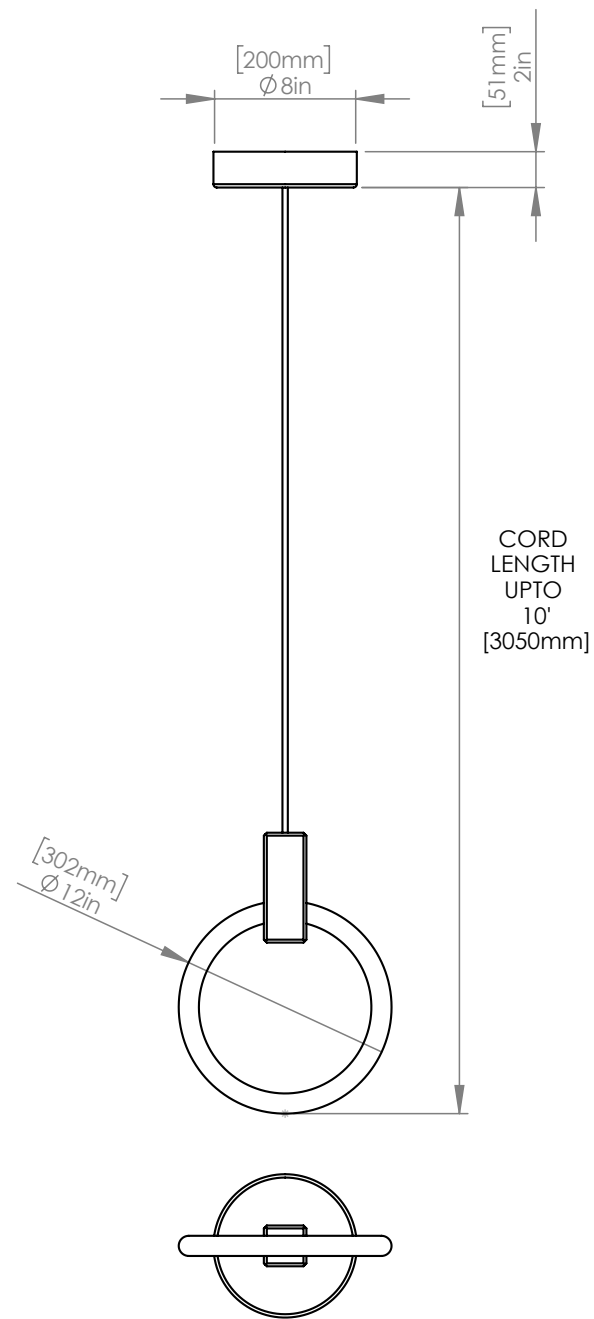

MATTHEW MCCORMICK

HALO 12

CODE H_P12_BRB
FINISH Brushed Brass

MATERIALS Aluminum
LAMPING 12" 32W Circline Bulb
1650 lumens (dimnable)
WEIGHT 5 lbs
CANOPY 8" (200mm) diameter
2" (51mm) deep
Aluminum, Black finish
DROP LENGTH 10' (3050mm) Standard

CUSTOM OPTIONS

FINISH Copper, Bronze, 24K Gold
DROP LENGTH Extra length available upon request

* Pricing available upon request

HALO 12

DESIGNED BY MATTHEW MCCORMICK

VANCOUVER, BC. CANADA
1 (888) 290-0840
INFO@MATTHEWMCCORMICK.CA

©2018 MATTHEW MCCORMICK STUDIO INC. ALL RIGHTS RESERVED.