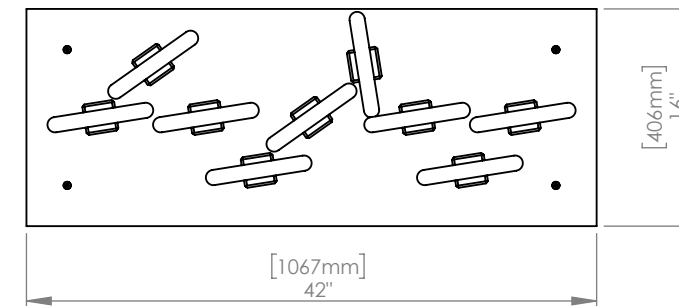

MATTHEW MCCORMICK

HALO C9 RECTANGULAR - STANDARD

CODE H_C9RE_S_BRB

FINISH Brushed Brass

MATERIALS Aluminum

LAMPING 9 x 8" 22W Circline Bulbs
198W at 8100 lumens total
(dimnable)

WEIGHT 34 lbs

CANOPY 42" (1067mm) x 16" (406mm)
2.5" (64mm) deep
Aluminum, White finish

DROP LENGTH 10' (3050mm) Standard

CUSTOM OPTIONS

FINISH Copper, Bronze, 24K Gold

DROP LENGTH Extra length available upon request

* Pricing available upon request