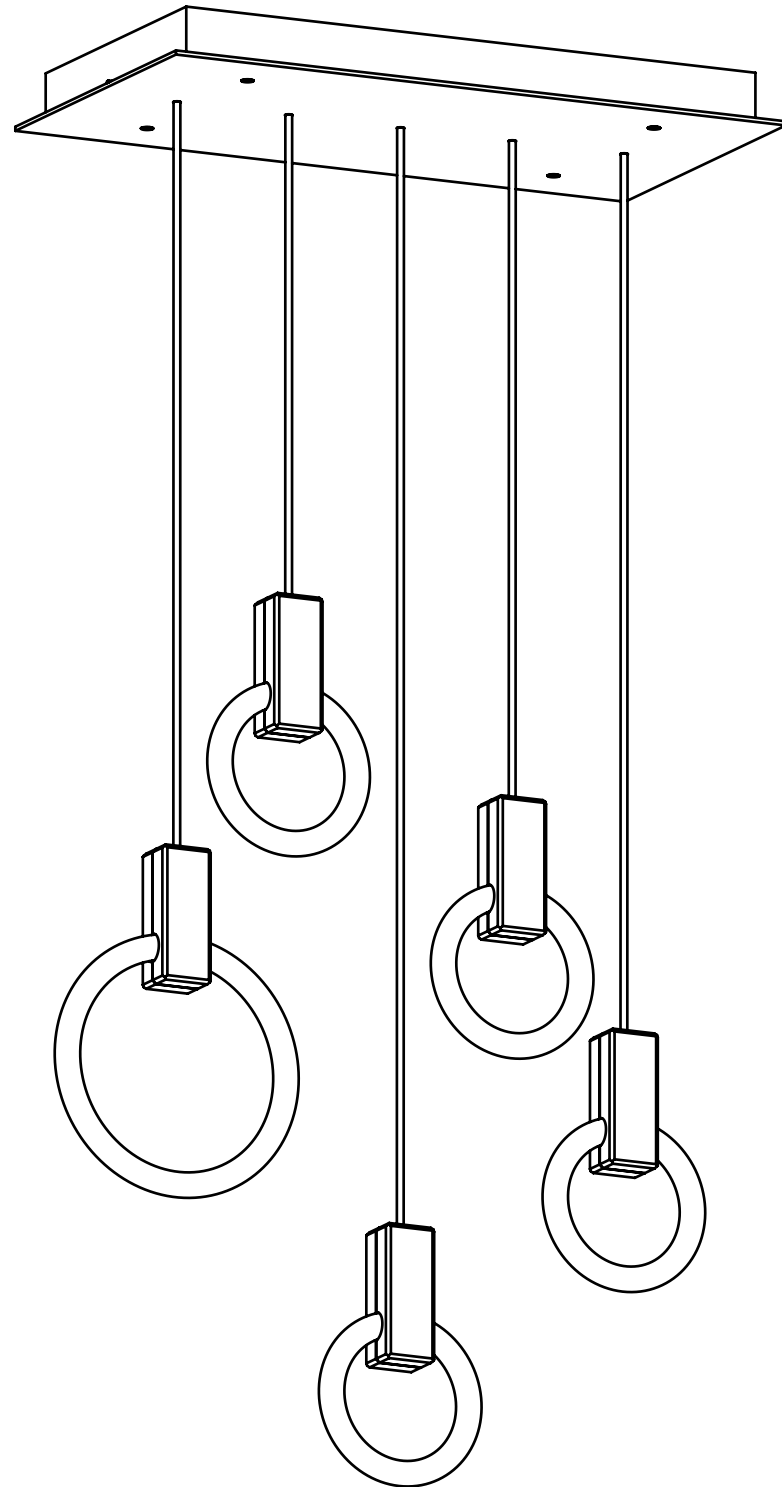

MATTHEW MCCORMICK

HALO C5 LINER - MIXED

CODE H_C5LN_M_BRB

FINISH Brushed Brass

MATERIALS Aluminum

LAMPING 4 x 8" 22W Circline Bulbs
1 x 12" 32W Circline Bulb
120W at 5250 lumens total
(dimnable)

WEIGHT 32 lbs

CANOPY 30" (762mm) x 16" (406mm)
2.5" (64mm) deep
Aluminum, White finish

DROP LENGTH 10' (3050mm) Standard

CUSTOM OPTIONS

FINISH Copper, Bronze, 24K Gold

DROP LENGTH Extra length available upon request

* Pricing available upon request