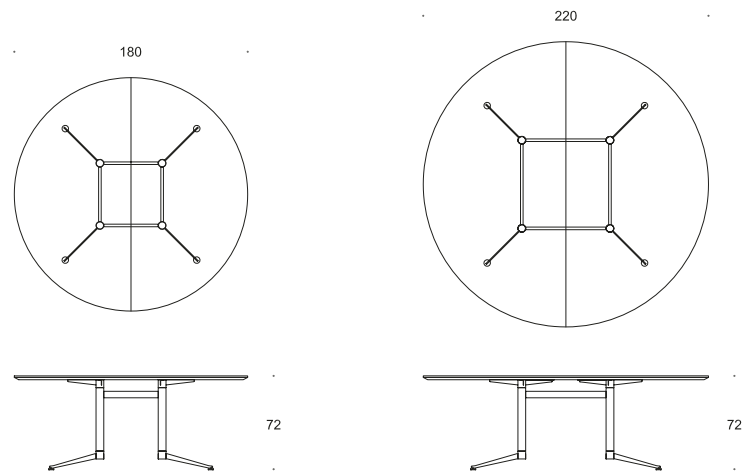

MEASUREMENTS

CIRCULAR