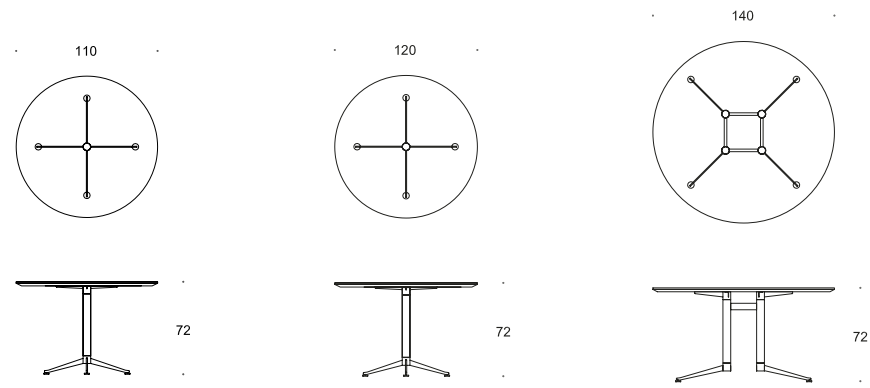

MEASUREMENTS

CIRCULAR