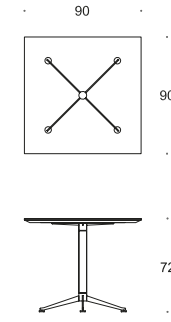

MODEL	TABLE HEIGHT			FRAME
	45	72	105	MATT CHROME
SPINAL TABLE CIRCULAR 				
SPINAL TABLE BOAT-SHAPED 				
SPINAL TABLE SQUARE 				
SPINAL TABLE RECTANGULAR 				
SPINAL TABLE WITH EXTENSION, BOAT-SHAPED 				
SPINAL TABLE WITH EXTENSION, RECTANGULAR 				

MEASUREMENTS

CIRCULAR

SQUARE

RECTANGULAR

BOAT-SHAPED

EXTENSION