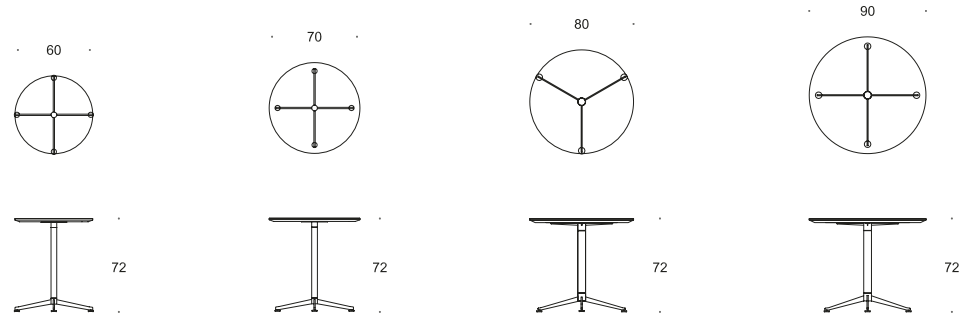

MEASUREMENTS

CIRCULAR