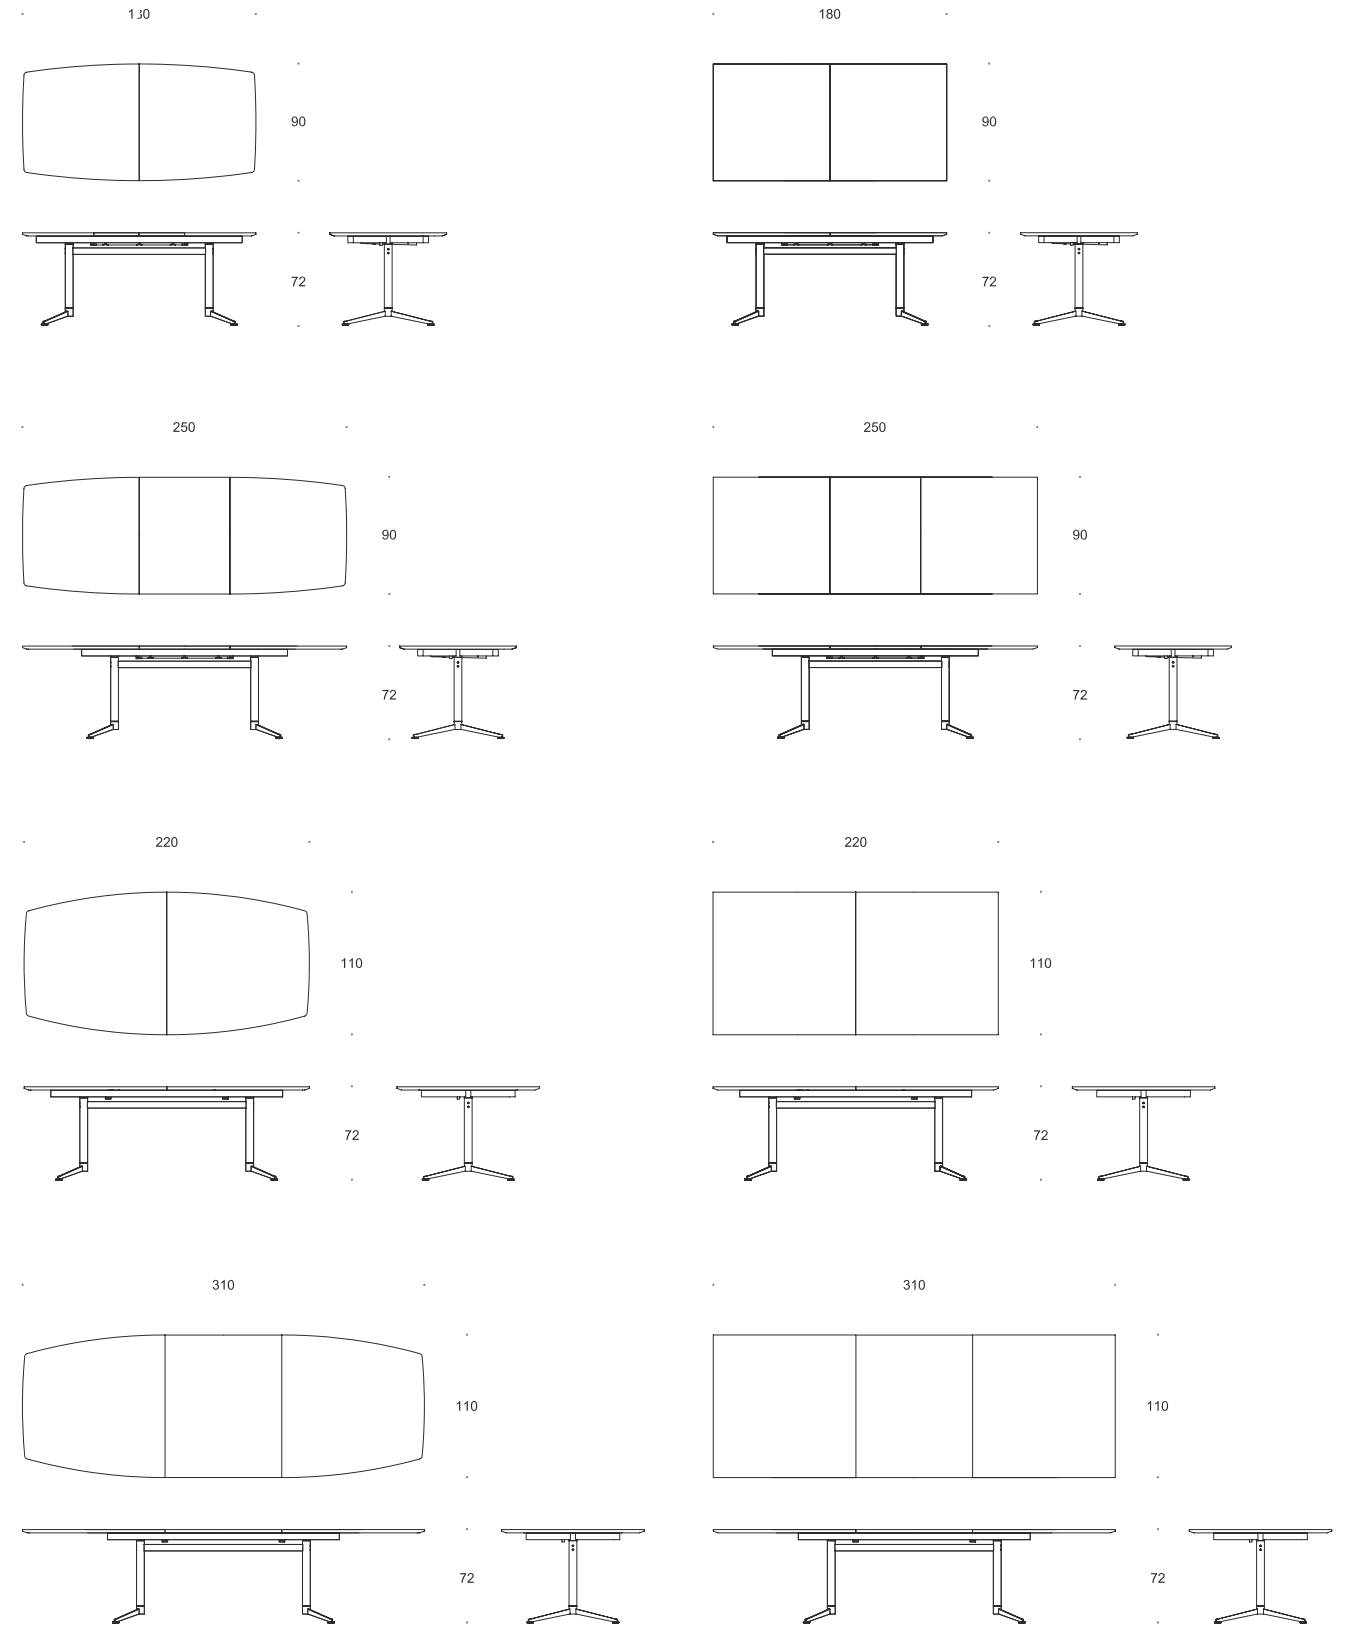

The table series is ideal as a conference, canteen and meeting table and as a dining or coffee table in the home.

The light, column construction gives the slim table top a floating appearance, and liberates users from bothersome table legs.

MEASUREMENTS

CIRCULAR

SQUARE

RECTANGULAR

BOAT-SHAPED

EXTENSION