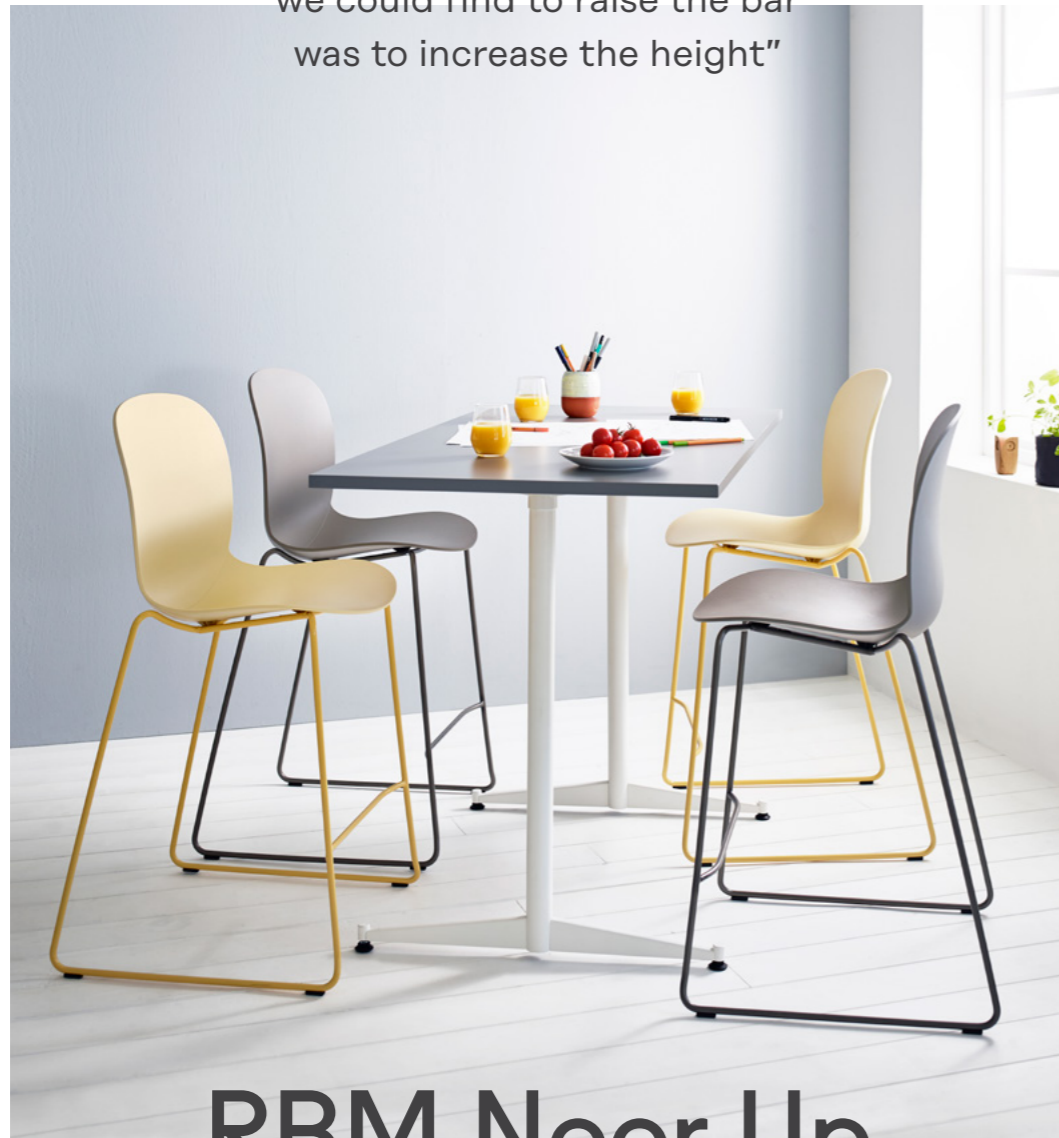

“The only thinkable way
we could find to raise the bar
was to increase the height”

RBM Noor Up

63 centimetres above the floor is our secret. It's a perfect height for social sitting and a perfect way of keeping the conversation going. For a long time.

RBM Noor Up makes you sit comfortable, and when seated next to a 90 cm table with good friends, the ergonomic social seating is complete.

6090/6095:

- 63 cm seating height, perfect fit for 90 cm high tables
- 6–8 mm PP and 6,7 mm 3D veneer shells
- Weight: 6060 (6,6 kg) 6065 (6,2 kg)
- 12 mm steel sledgebase
- Stackable up to 5 chairs
- Tested in accordance with EN 16139
- GREENGUARD (RBM Noor 6090)
- Environmental Product Declaration (EPD)