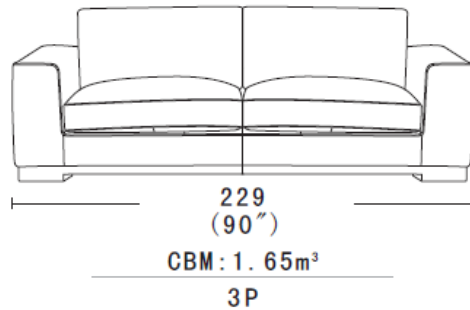

Alissa

Construction:
Plywood and Hardwood

Seat : Elastic webbing
Back rest: Elastic webbing

Seat Cushion:
43KG/M3+27KG/M3
polyurethane foam +duck down
+Dacorn fibre+V-TECH Memory foam

Back Cushion:
24KG/M3 polyurethane foam+
dacron fibre+duck down

Cushion removable:
Movable seat and back cushion

Functionality:
Not available

Sofa Legs:
Wooden legs 8.4cm

Feet Disassembly:
Yes

This information is based on the latest product information available at the time of printing. The right to discontinue and make changes is reserved