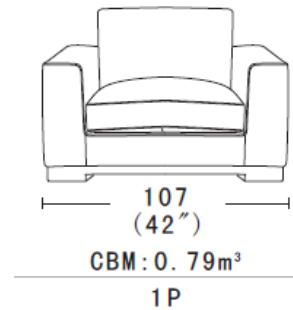

Alissa

Construction:
Plywood and Hardwood

Seat : Elastic webbing
Back rest: Elastic webbing

Seat Cushion:
43KG/M3+27KG/M3
polyurethane foam +duck down
+Dacorn fibre+V-TECH Memory foam

Back Cushion:
24KG/M3 polyurethane foam+
dacron fibre+duck down

Cushion removable:
Movable seat and back cushion

Functionality:
Not available

Sofa Legs:
Wooden legs 8.4cm

Feet Disassembly:
Yes

This information is based on the latest product information available at the time of printing. The right to discontinue and make changes is reserved