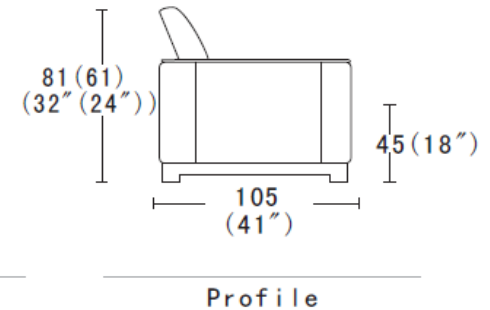

Construction:
Plywood and Hardwood

Seat : Elastic webbing
Back rest: Elastic webbing

Seat Cushion:
43KG/M3+27KG/M3
polyurethane foam +duck down
+Dacorn fibre+V-TECH Memory foam

Back Cushion:
24KG/M3 polyurethane foam+
dacron fibre+duck down

Cushion removable:
Movable seat and back cushion

Functionality:
Not available

Sofa Legs:
Wooden legs 8.4cm

Feet Disassembly:
Yes

This information is based on the latest product information available at the time of printing. The right to discontinue and make changes is reserved