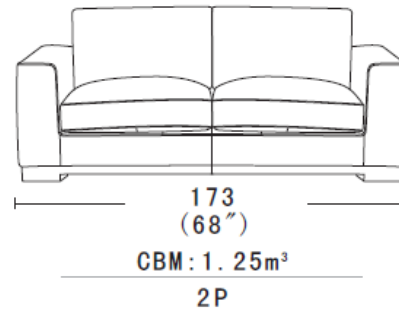

Alissa

Construction:
Plywood and Hardwood

Seat : Elastic webbing
Back rest: Elastic webbing

Seat Cushion:
43KG/M3+27KG/M3
polyurethane foam +duck down
+Dacorn fibre+V-TECH Memory foam

Back Cushion:
24KG/M3 polyurethane foam+
dacron fibre+duck down

Cushion removable:
Movable seat and back cushion

Functionality:
Not available

Sofa Legs:
Wooden legs 8.4cm

Feet Disassembly:
Yes

This information is based on the latest product information available at the time of printing. The right to discontinue and make changes is reserved