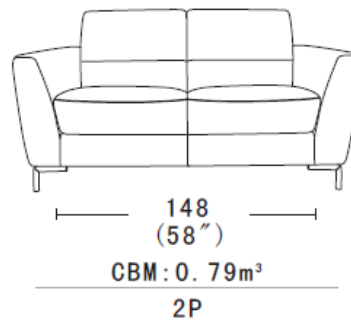

Alix

Construction:
Plywood and Hardwood
Seat : Elastic webbing
Back rest: No
Seat Cushion:
22KG/M3 +34KG/M3
polyurethane foam
Back Cushion:
Dacron fibre

Cushion removable:
back mobility
Functionality:
Not available
Sofa Legs:
iron feet 13.5cm
Feet Disassembly:
Yes