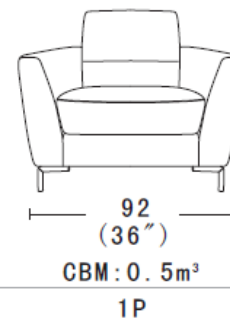

Alix

Construction:
Plywood and Hardwood
Seat : Elastic webbing
Back rest: No
Seat Cushion:
22KG/M3 +34KG/M3
polyurethane foam
Back Cushion:
Dacron fibre

Cushion removable:
back mobility
Functionality:
Not available
Sofa Legs:
iron feet 13.5cm
Feet Disassembly:
Yes