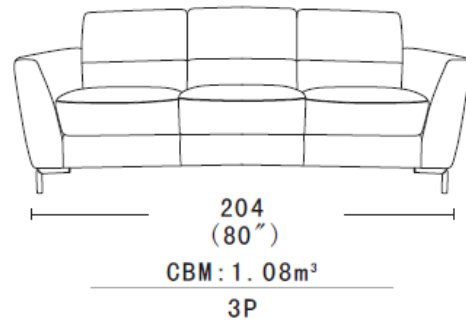

Alix

Construction:
Plywood and Hardwood
Seat : Elastic webbing
Back rest: No
Seat Cushion:
22KG/M3 +34KG/M3
polyurethane foam
Back Cushion:
Dacron fibre

Cushion removable:
back mobility
Functionality:
Not available
Sofa Legs:
iron feet 13.5cm
Feet Disassembly:
Yes