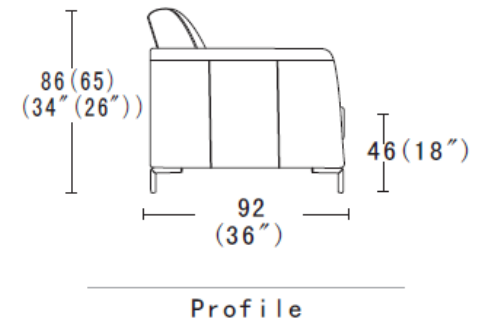

Alix

Construction:
Plywood and Hardwood
Seat : Elastic webbing
Back rest: No
Seat Cushion:
22KG/M3 +34KG/M3
polyurethane foam
Back Cushion:
Dacron fibre

Cushion removable:
back mobility
Functionality:
Not available
Sofa Legs:
iron feet 13.5cm
Feet Disassembly:
Yes