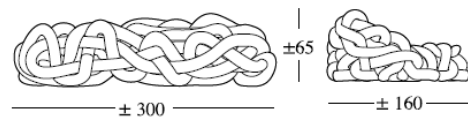

Boa

Fernando and Humberto Campana

BOA020

BOA010

General description:

It's a huge softly weave, similar to a large nest that holds also many people.

Completely without structure, it consists of about 120 meters of tubular filled whit flexible and breathable polyurethane chips, knotted with extreme manual expertise by a group of highly specialised people. The realisation of the huge irregular weave requires an extremely long period of time.

Use:

Sofa that allows to find many types of seating position even for many people (formal, lying down, curled up): they can lay on the interlacement for feeling at ease.

Technical description:

Padding in a mixture of various density polyurethane foam and feathers.