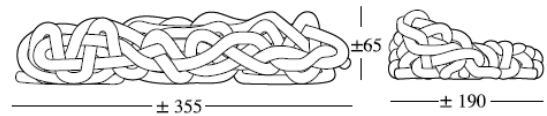

Boa

Fernando and Humberto Campana

BOA020

BOA010

General description:

It's a huge softly weave, similar to a large nest that holds also many people.

Completely without structure, it consists of about 120 meters of tubular filled whit flexible and breathable polyurethane chips, knotted with extreme manual expertise by a group of highly specialised people. The realisation of the huge irregular weave requires an extremely long period of time.