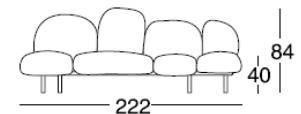

## General description:

Deeply iconic settee, characterized by 9 cushions independent the one from the others and fixed to an invisible metal tube frame.

Padding is in Gellyfoam® and Synthetic wadding, ecological fur covers is characterized by the softness of the fur.

## Use:

Sofa offering different seating positions depending on how it's used. Some positions grant a formal stay, while others allow slipping forward and stretching.