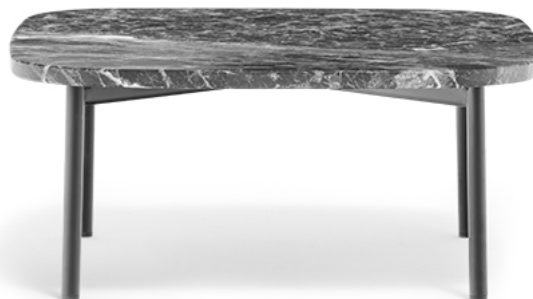

BUDDY 59X59

DESIGN:
MANUELA BUSETTI ANDREA GARUTI MATTEO REDAELLI

Soft lines and clean design feature Buddy collection. A coffee-table that links the same frame of the pouf, composed by four thin and rigorous legs Ø20mm, to squared tops with rounded corners in line with the design of the family. Height 260 mm or 320 mm.

INFORMATION REQUEST

FRAME FINISHES

TOP FINISHES

LEGEND FINISHES