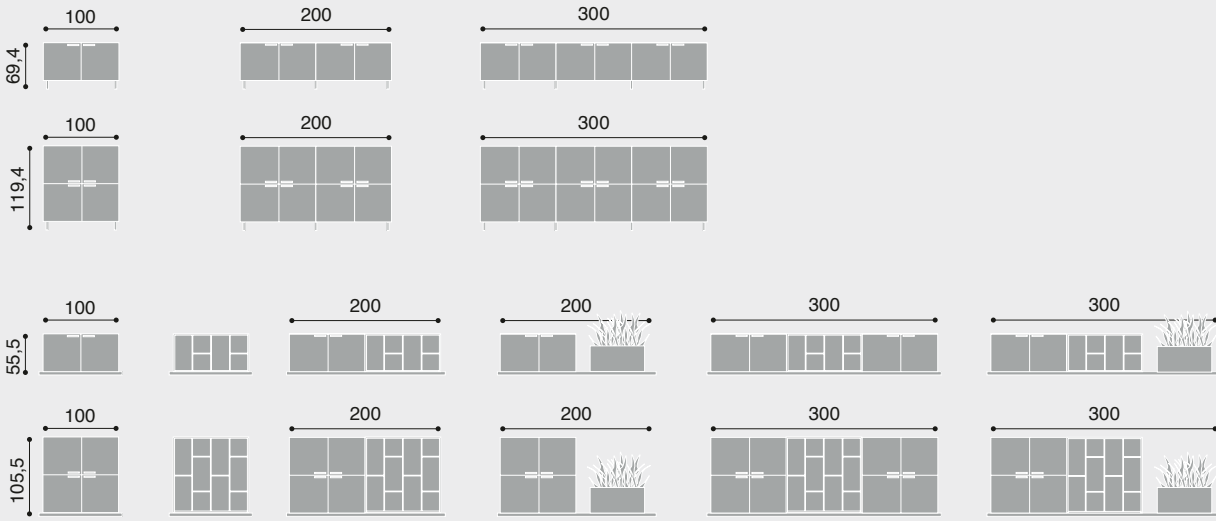

Cabinets

Base

Handles

Finishes