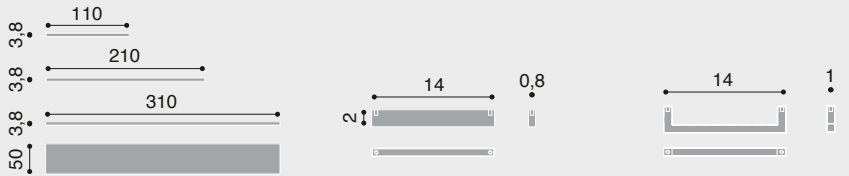

Cabinets

Base

Handles

Finishes