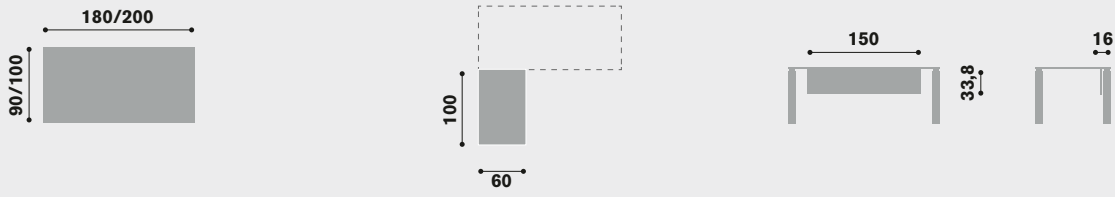

Configurations