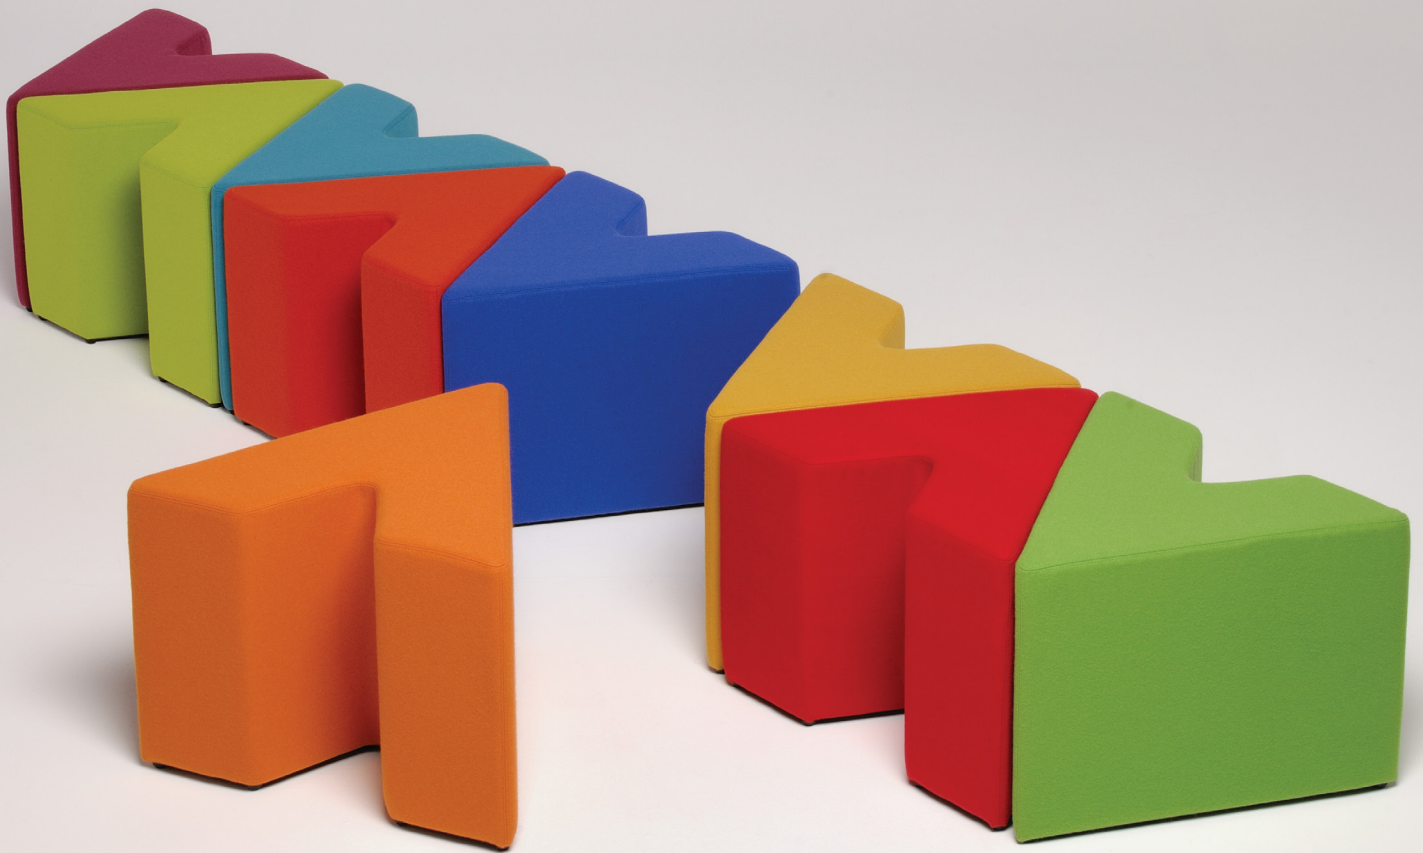

STOOL SIXTY

STOOL SIXTY is a highly versatile object. It can be used singularly or in various combinations and configurations to form infinite shapes and patterns. The smart geometric design by Babak Aryaie is derived from people's natural sitting position placing legs 60 degrees apart. This visually joyous piece can be used in both commercial and domestic spaces either laid out or stacked up.

Design by BABAK ARYAIE

Dimension: Stool Sixty

- W620 x D545 x H450mm

Configuration:

WOODMARK
ARNE CHRISTIANSEN

www.kubis.com.au

Woodmark China
1D, No. 668 Huai An Road, Jing An District
Shanghai, PRC, 200041
Tel: 86 21 6173 2703
Fax: 86 21 6173 2705
Email: info@woodmark.com.cn