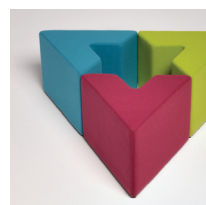

STOOL SIXTY

STOOL SIXTY is a highly versatile object. It can be used singularly or in various combinations and configurations to form infinite shapes and patterns. The smart geometric design by Babak Aryaie is derived from people's natural sitting position placing legs 60 degrees apart. This visually joyous piece can be used in both commercial and domestic spaces either laid out or stacked up.