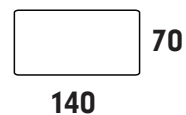

XL Footstool

Timber Stain Colours Available for Feet

Product Specifications

Australian Plantation Pine Frame - 10 Year Warranty

High Density Seat Foam with Feather Overlay (Single-sided) - 3 Year Warranty

Feather Polyester Back Cushions - 3 Year Warranty

Hardwood Feet Available in 3 Colour Stains