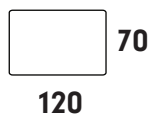

Budapest

Chair

1.5 Seater

2 Seater

2.5 Seater

3 Seater

3.5 Seater

4 Seater Split

Modular

2 Seater 1 Arm

2.5 Seater 1 Arm

3 Seater 1 Arm

3.5 Seater 1 Arm

Corner

Small Footstool

Large Footstool