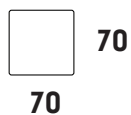

Budapest

Chair

1.5 Seater

2 Seater

2.5 Seater

3 Seater

3.5 Seater

4 Seater Split

Modular

2 Seater 1 Arm

2.5 Seater 1 Arm

3 Seater 1 Arm

3.5 Seater 1 Arm

Corner

Small Footstool

Large Footstool

XL Footstool

Timber Stain Colours Available for Feet

Product Specifications

Australian Plantation Pine Frame - 10 Year Warranty

High Density Seat Foam with Feather Overlay (Single-sided) - 3 Year Warranty