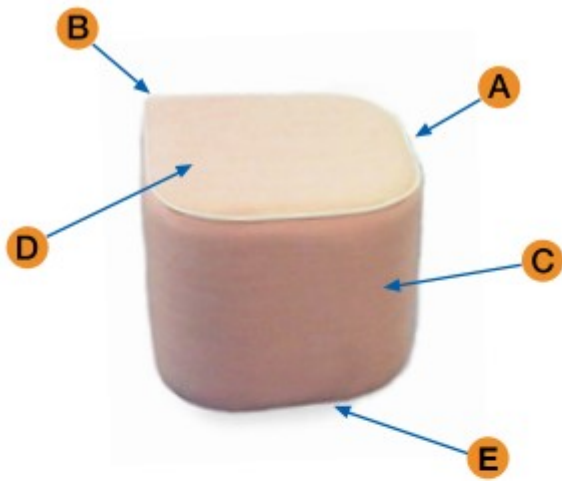

Tear

- A - Decorative off white Piping
- B - 3 curved and 1 square corner
- C - Hardwood frame
- D - Foam padding
- E - Nylon glides

TEAR
Height – 450mm
Width – 450mm
Depth – 450mm
MTRS. 1.0m

- Foam is CFC free and recyclable
- Frame made from Plantation timber