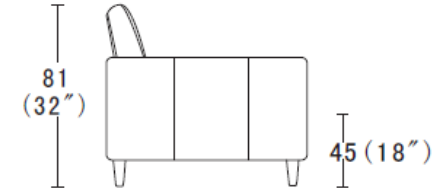

Functionality:
Not available

Sofa Legs:
wooden feet 14.5cm

Feet Disassembly:
Yes

213
(84")

CBM: 1.49m³

3P

167
(66")

CBM: 1.24m³

2P

106
(42")

CBM: 0.75m³

1P

81
(32")

94
(37")

45 (18")

Profile

178
(70")

CBM: 1.26m³

3PL/R

102 (40") 161 (63")

CBM: 1.21m³

CSAL/R

This information is based on the latest product information available at the time of printing. The right to discontinue and make changes is reserved